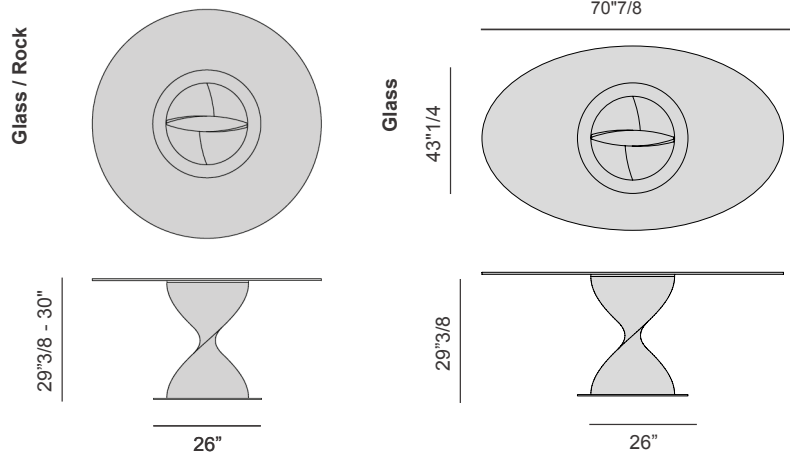

## Description

Dining table with base in solid canaletto walnut or ash fixed on a metal disc and rock or tempered glass top (1/2" thick).

## Dimensions

### Elliptical:

70"7/8W x 43"1/4D x 29"3/8H

### Round:

Ø51"1/8 x 29"3/8H

Ø55"1/8 x 29"3/8H

Ø59" x 29"3/8H

Ø63" x 29"3/8H

**Rock Height:** 30"H

**Base:** Ø26"

Ø51"1/8 x 55"1/8 x 59" x 63"