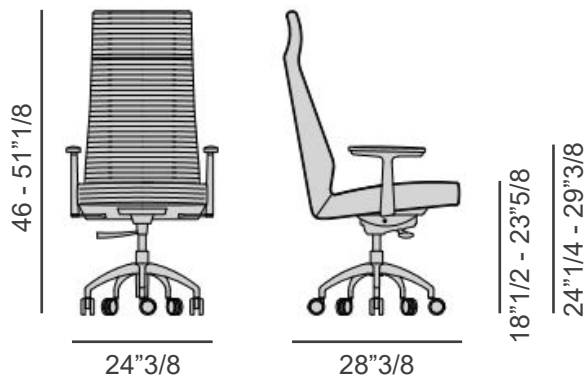

### *Description*

Executive swiveling armchair with five stars feet on castors, armrests in solid canaletto walnut and cover in the fabrics of the collection. It is possible to combine different fabrics for inside and outside. The fabric used for the front part of the seat and the back always has the horizontal stitching.

### *Dimensions*

24"3/8W x 28"3/8D x 46" to 51"1/8H

Seat Height: 18"1/2 to 23"5/8

Armrest Height: 24"1/4 to 29"3/8