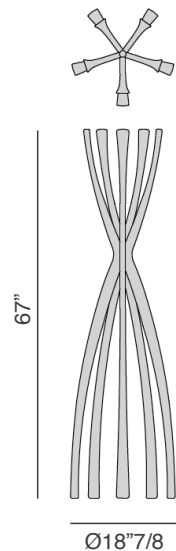

## *Description*

Trapezoidal wall mirror with frame in ash. To be hung or leaned.

## *Dimensions*

Ø18"7/8 x 67"H