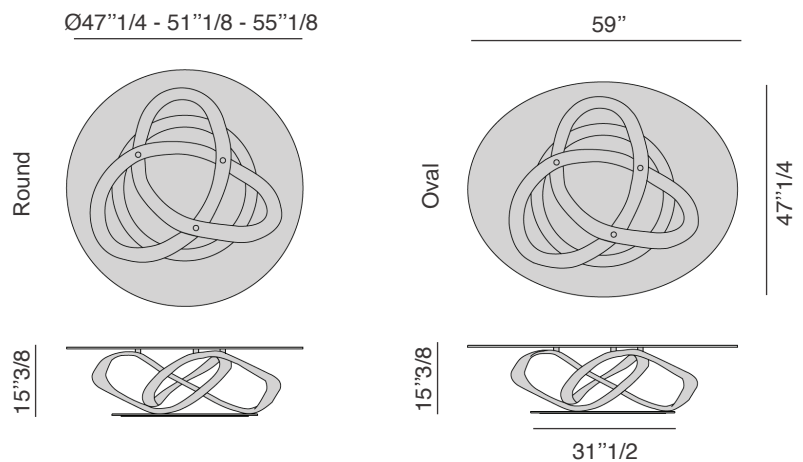

Infinity

Design: S. Bigi

Description

Coffee table with tempered glass top 3/8" thick and base in solid wood, fixed on a metal ring. Top can be round or oval.

Dimensions

Round:

Ø47"1/4 x 15"3/8H
 Ø51"1/8 x 15"3/8H
 Ø55"1/8 x 15"3/8H

Oval:

59"W x 47"1/4D x 15"3/8H

Base: Ø31"1/2

Finishes and materials

Wood: Canaletta Walnut, Canaletta Walnut Moka Stained, Canaletta Walnut Wengé Stained, Matt Lacquered closed pore, Natural Ash, Ash Moka Stained, Ash Canaletta Walnut Stained, Ash Wenge Stained, Matt Lacquered open pore.