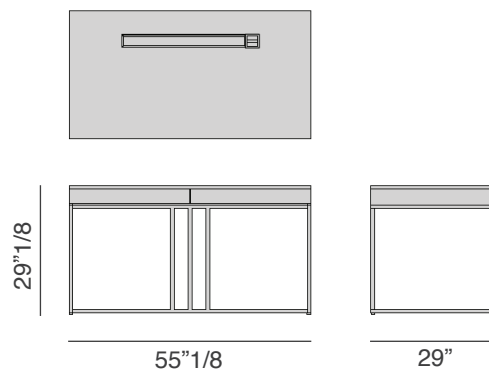

Kepler

Design: G. Azzarello

Description

Writing-desk in canaletto walnut with two drawers, storage space for small objects, a hole for cable management and metal base.

Dimensions

55"1/8W x 29"D x 29"1/8H

Finishes and materials