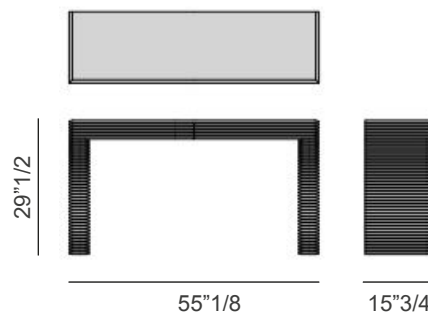

## *Description*

Console in solid canaletto walnut with two drawers.

## *Dimensions*

55"1/8W x 15"3/4D x 29"1/2H