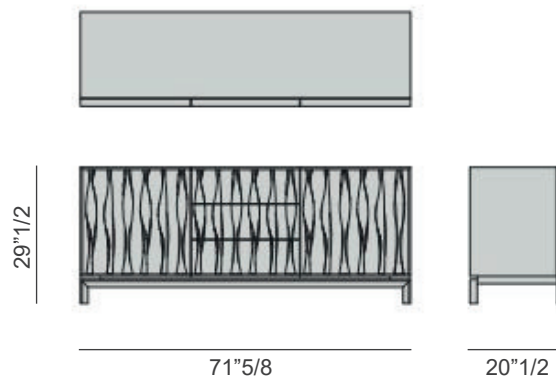

Masai

Design: M. Marconato - T. Zappa

Description

Sideboard with in solid canaletto walnut.
With lateral doors and three central drawers.
Metal base.

Dimensions

71"5/8W x 20"1/2D x 29"1/2H

Finishes and materials

Wood: Canaletto Walnut.

Metal Base: Grey Petwer Metal

(For more specifications, please refer to "Finishes & Materials")