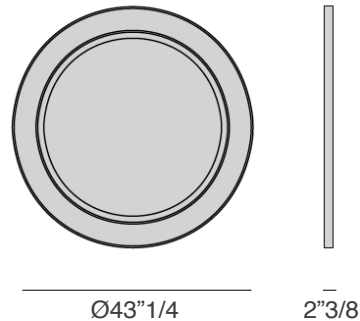

## *Description*

Wall mirror with structure and details in canaletto walnut.

## *Dimensions*

Ø43"1/4 x 2"3/8D