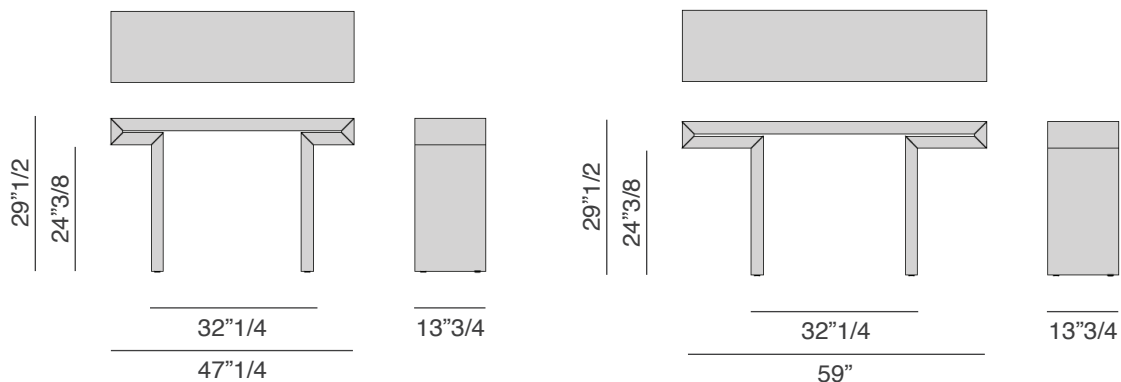

Miyabi

Design: G. Viganó

Description

Console in canaletto walnut or spessart oak. The main feature of this piece is the continuous grain of the veneer, which follows the design and shape of the piece.

Dimensions

47"1/4W x 13"3/4D x 29"1/2H

59"W x 13"3/4D x 29"1/2H

Finishes and materials

Wood: Canaletto Walnut, Macassar Ebony or Spessart Oak.

(For more specifications, please refer to "Finishes & Materials")