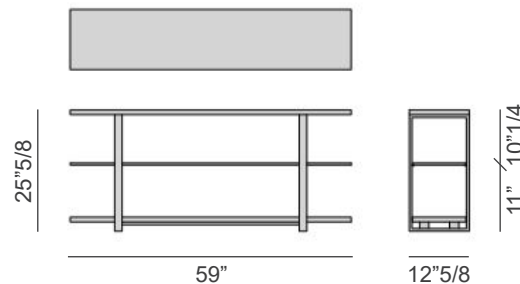

Modus

Design: G. Azzarello

Description

Console in ash and tempered glass with metal base.

Dimensions

59"W x 12"5/8D x 25"5/8H

Finishes and materials

Wood: Natural Ash, Ash Moka Stained, Ash Canaletta Walnut Stained, Ash Wengé Stained, Ash Canapa Stained, Ash Grey Stained or Matt Lacquered Open Pore