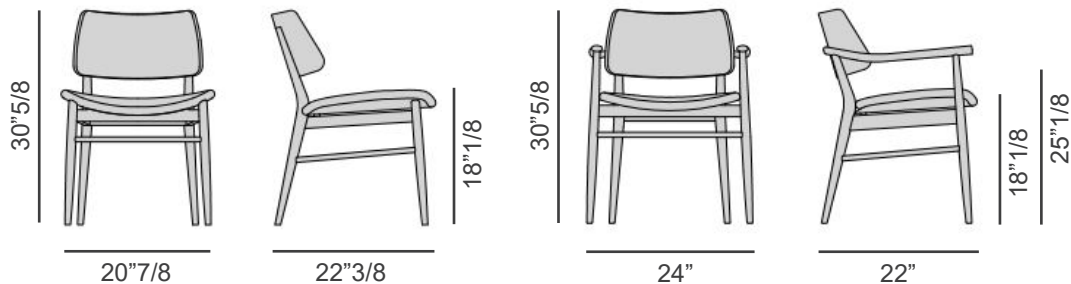

Nissa

Design: M. Marconato - T. Zappa

Description

Chair or armchair with frame in solid canaletto walnut and cover in the fabrics, eco-leathers or leathers of the collection.

Dimensions

Chair:
20"7/8W x 22"3/8D x 30"5/8H
Seat Height: 18"1/8

Armchair:
24"W x 22"D x 30"5/8H
Seat Height: 18"1/8
Armrest Height: 25"1/8

Finishes and materials

Frame: Canaletto Walnut, Canaletto Walnut Moka Stained, Canaletto Walnut Wenge Stained or Matt Lacquered Closed Pore.