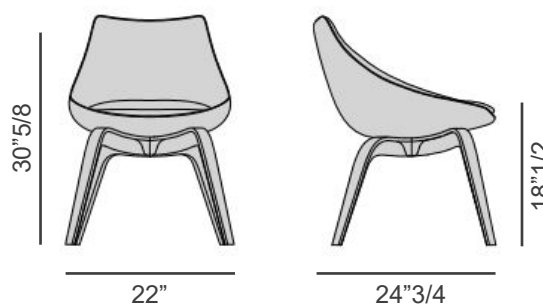

Penelope

Design: M. Marconato - T. Zappa

Description

Chair with frame in solid canaletto walnut and cover in the fabrics, eco-leathers or leathers of the collection.

Dimensions

22"W x 24"3/4D x 30"5/8H
Seat Height: 18"1/2