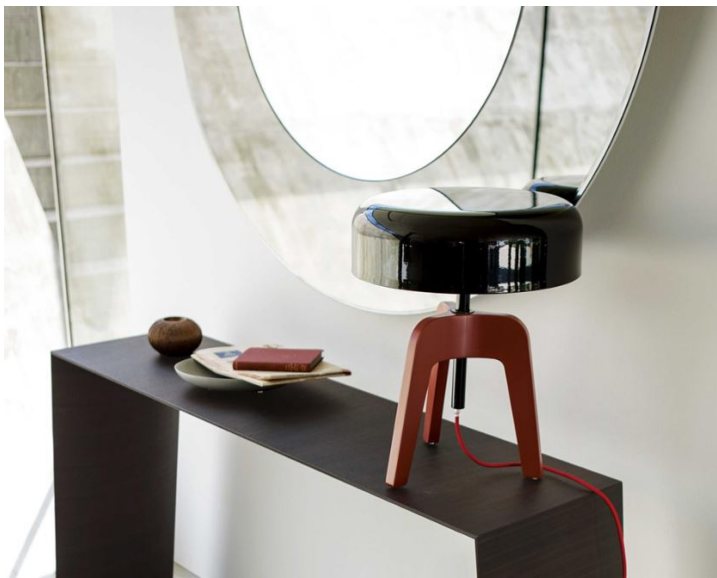

Pileo

Design: Sovrappensiero

Description

Table lamp in solid canaletto walnut and tin-plated shade.
Bulb: 3 x E 14 max 100 W. Suitable for fluorescent and LED bulbs.

Dimensions

Ø13"3/4 x 17"H

Finishes and materials

Shade: Grey Pewter or Shiny Black / White.

Structure: Canaletto Walnut, Canaletto Walnut Moka Stained, Canaletto Walnut Wenge Stained or Matt Lacquered Closed Pore / Natural Ash, Ash Moka Stained, Ash Canaletta Walnut Stained, Ash Wengé Stained, Ash Canapa Stained, Ash Grey Stained or Matt Lacquered Open Pore.