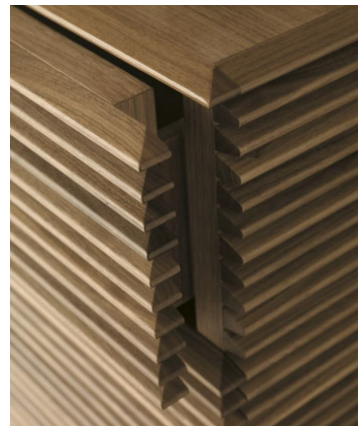

Riga

Design: T. Colzani

Description

Nightstand with frame in solid canaletto walnut and two drawers.

Dimensions

25"5/8W x 18"1/8D x 18"7/8H

Finishes and materials

Wood: Canaletto Walnut, Canaletto Walnut Moka Stained, Canaletto Walnut Wenge Stained or Matt Lacquered Closed Pore.