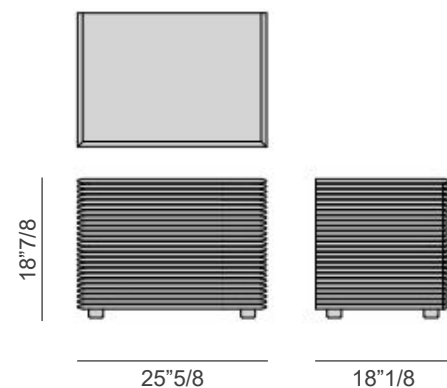

Riga

Design: T. Colzani

Description

Nightstand with frame in solid canaletto walnut and two drawers.

Dimensions

25"5/8W x 18"1/8D x 18"7/8H

Finishes and materials

Wood: Canaletto Walnut, Canaletto Walnut Moka Stained, Canaletto Walnut Wenge Stained or Matt Lacquered Closed Pore.