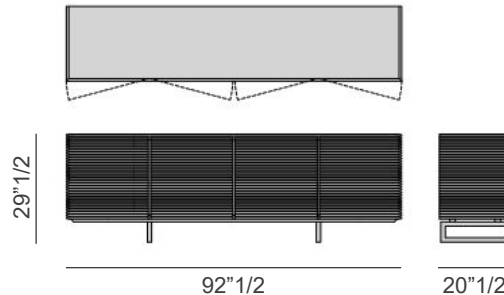

92"1/2W x 20"1/2D x 29"1/2H

4 Drawers