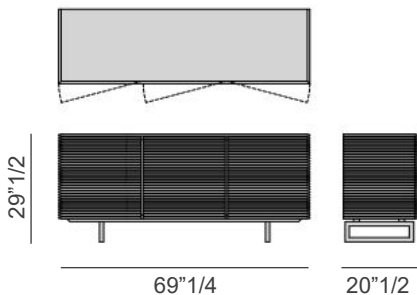

Riga

Design: T. Colzani

Description

Sideboard with doors in solid canaletta walnut and metal base.

Dimensions

69"1/4W x 20"1/2D x 29"1/2H

3 Drawers

92"1/2W x 20"1/2D x 29"1/2H