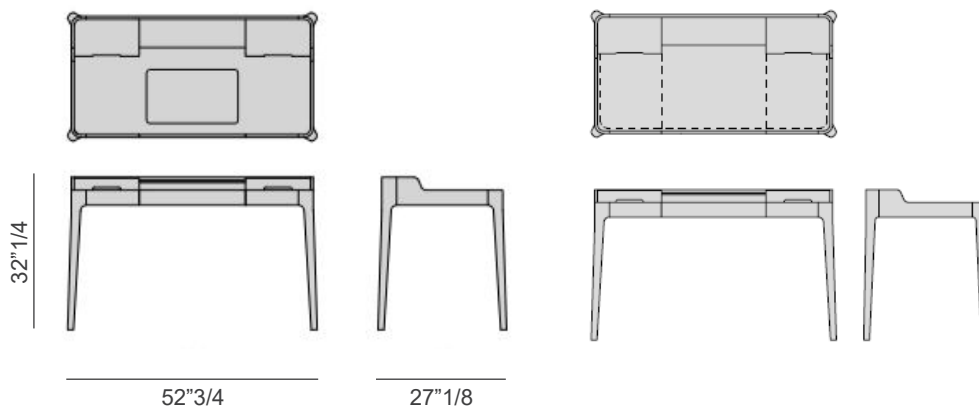

### *Description*

Writing desk in solid canaletto walnut with drawers, compartments and totally hidden cable managements. Top or desk pad in hide leather.

### *Dimensions*

52"3/4W x 27"1/8D x 32"1/4H

Only Desk Pad

Fully Upholstered