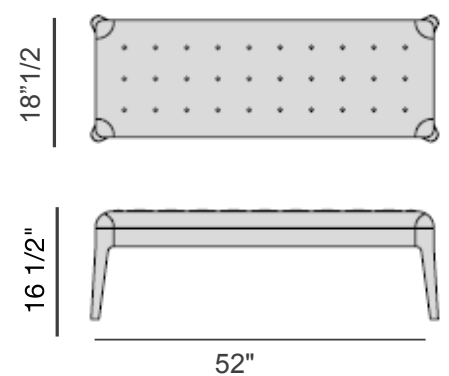

Dimensions

Webby 1:

18"1/2W x 18"1/2D x 16"1/2H

Webby 2:

32"1/4W x 32"1/4D x 16"1/2H

Webby 3:

52"W x 18"1/2D x 16"1/2H

Finishes and materials