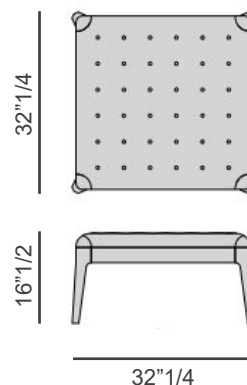

Dimensions

Webby 1:

18"1/2W x 18"1/2D x 16"1/2H

Webby 2:

32"1/4W x 32"1/4D x 16"1/2H

Webby 3:

52"W x 18"1/2D x 16"1/2H

Finishes and materials