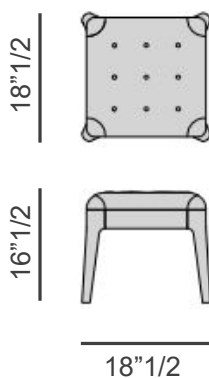

Webby

Design: C. Ballabio

Description

Ottoman with frame in solid canaletto walnut and seat with tufted upholstery in the fabrics, eco-leathers or leathers of the collection. The buttons can be ton sur ton or in contrast.

Dimensions

Webby 1:

18"1/2W x 18"1/2D x 16"1/2H

Webby 2:

32"1/4W x 32"1/4D x 16"1/2H

Webby 3:

52"W x 18"1/2D x 16"1/2H

Finishes and materials