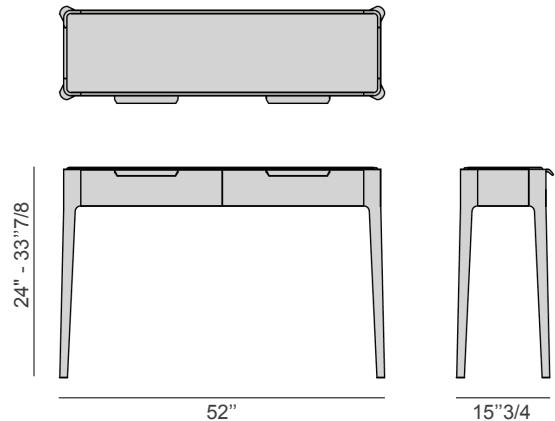

Ziggy Console

Design: C. Ballabio

Description

Console with two drawers. Frame in solid canaletta walnut or ash with top in wood, marble or glass.

Dimensions

Ziggy 9: 52"W x 15"3/4D x 24"H

Ziggy 10: 52"W x 15"3/4D x 33"7/8H