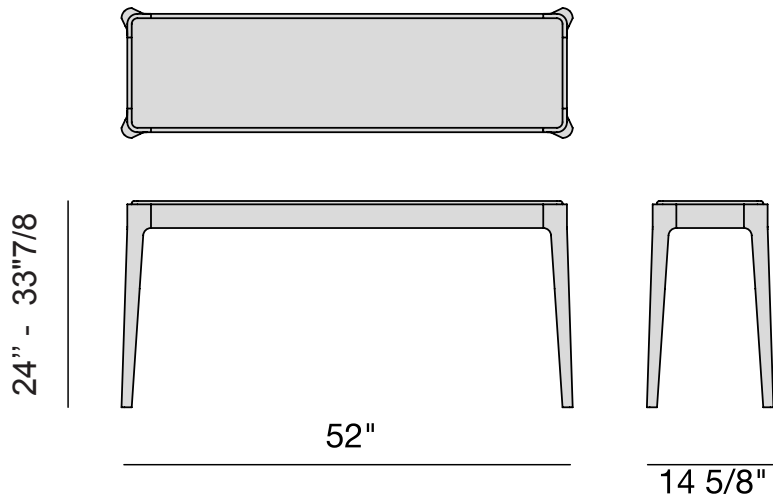

Ziggy 12-14