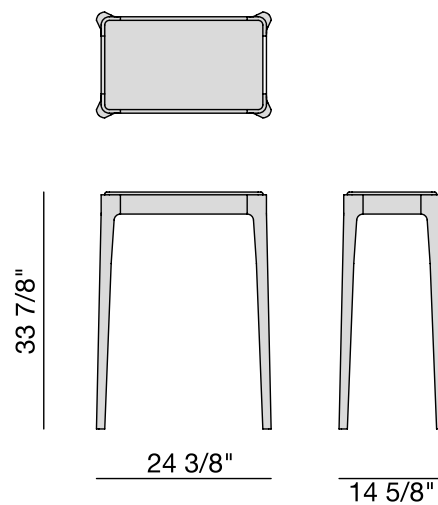

Ziggy

Sofa Back Console

Design: C. Ballabio

Description

Ziggy Sofa Back Console with frame in solid canaletta walnut or ash with top in wood, marble or frosted glass back-coated.

Dimensions

- Ziggy 4:** 71"5/8W x 16"1/2D x 24"H
- Ziggy 8:** 71"5/8W x 16"1/2D x 33"7/8H
- Ziggy 12:** 52"W x 14"5/8D x 24"H
- Ziggy 13:** 24"3/8W x 14"5/8D x 33"7/8H
- Ziggy 14:** 52"W x 14"5/8D x 33"7/8H

(For more specifications, please refer to "Finishes & Materials")

Ziggy 4 - 8

Ziggy 12-14

Ziggy 13

(For more specifications, please refer to "Finishes & Materials")