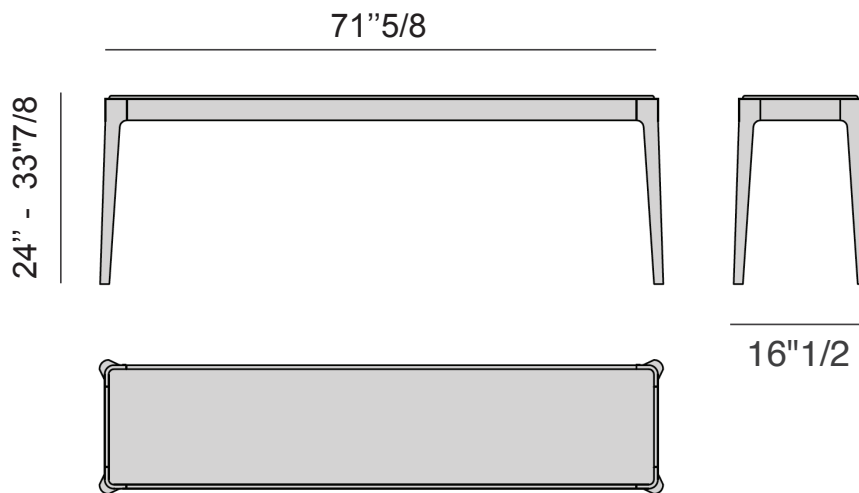

Ziggy 4 - 8

Ziggy 12-14

Ziggy 13

(For more specifications, please refer to "Finishes & Materials")