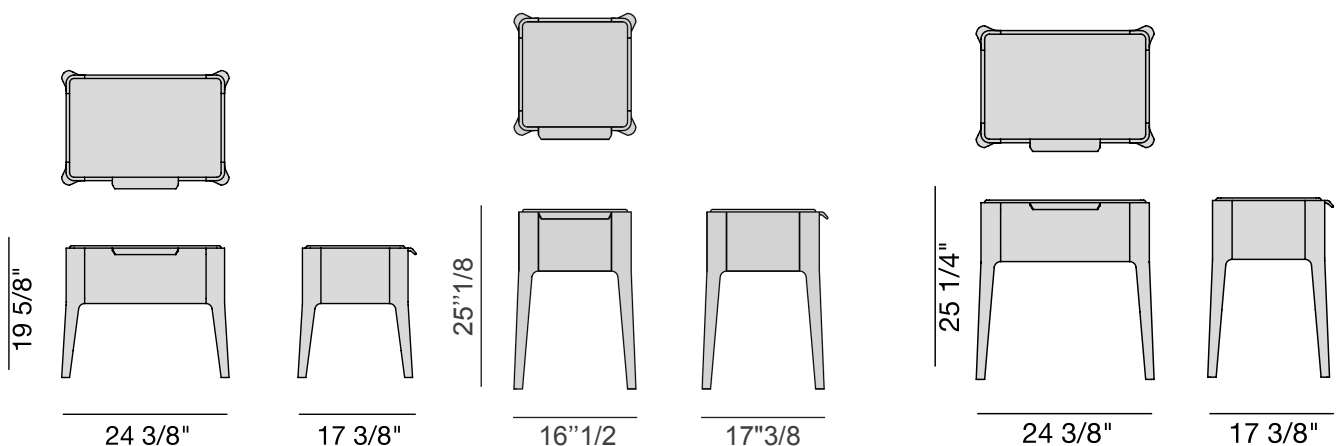

Ziggy Nightstand

Design: C. Ballabio

Description

Nightstand in solid canaletta walnut and top in wood, marble or glass.

Dimensions

1: 24"3/8W x 17"3/8D x 19"5/8H

2: 16"1/2W x 17"3/8D x 25"1/8H

4: 24"3/8W x 17"3/8D x 25"1/8H

(For more specifications, please refer to "Finishes & Materials")

XL: 31"1/2W x 21"1/4D x 26"3/4H

Finishes and materials

Wood: Canaletta Walnut, Canaletta Walnut Moka Stained, Canaletta Walnut Wenge Stained, Matt Lacquered closed pore, Natural Ash, Ash Moka Stained, Ash Canaletta Walnut Stained, Ash Wengé Stained, Ash Canapa Stained, Ash Grey Stained, Matt Lacquered Open Pore.