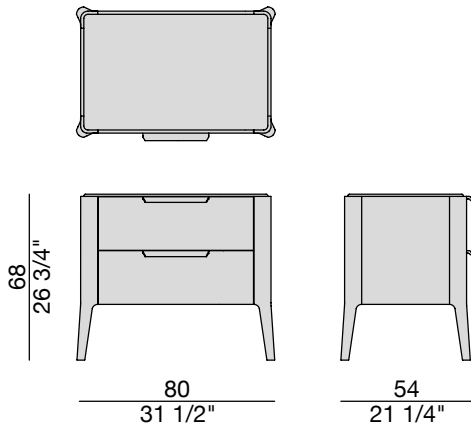

Ziggy Nightstand

Design: C. Ballabio

Description

Nightstand in solid canaletta walnut and top in wood, marble or glass.

Dimensions

1: 24"3/8W x 17"3/8D x 19"5/8H

2: 16"1/2W x 17"3/8D x 25"1/8H

4: 24"3/8W x 17"3/8D x 25"1/8H

(For more specifications, please refer to "Finishes & Materials")

XL: 31"1/2W x 21"1/4D x 26"3/4H

Finishes and materials

Wood: Canaletta Walnut, Canaletta Walnut Moka Stained, Canaletta Walnut Wenge Stained, Matt Lacquered closed pore, Natural Ash, Ash Moka Stained, Ash Canaletta Walnut Stained, Ash Wengé Stained, Ash Canapa Stained, Ash Grey Stained, Matt Lacquered Open Pore.