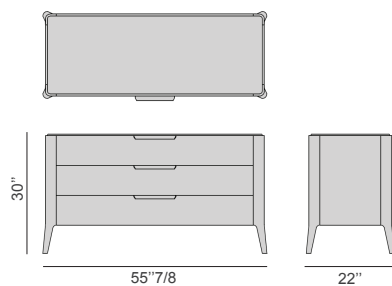

## *Description*

Dresser in solid canaletta walnut or ash with top in wood, marble or glass. With three or six drawers.

**3:** 55"7/8W x 22"D x 30"H

**6:** 63"3/8W x 22"D x 30"H