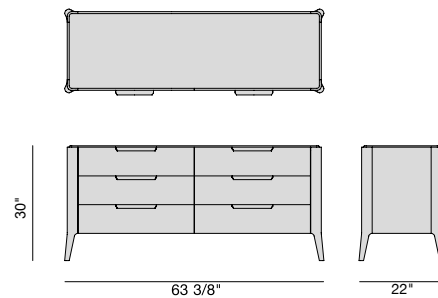

## *Description*

Dresser in solid canaletta walnut or ash with top in wood, marble or glass. With three or six drawers.

**3:** 55"7/8W x 22"D x 30"H

**6:** 63"3/8W x 22"D x 30"H