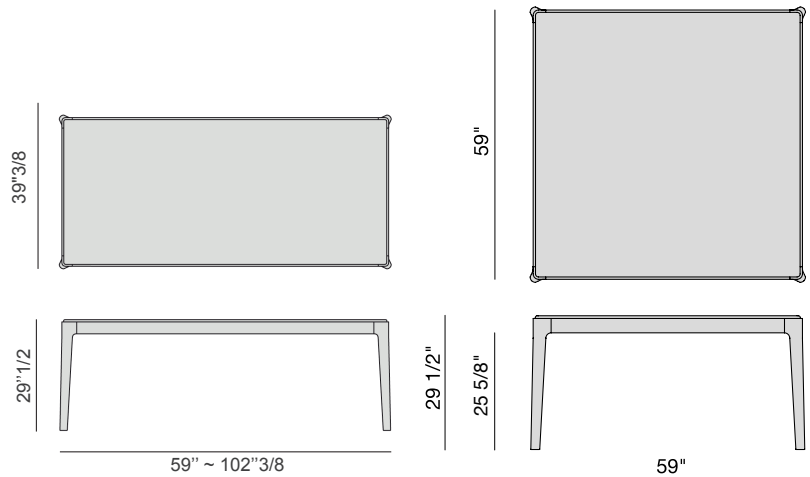

Ziggy Tables

Design: C. Ballabio

Description

Rectangular and square dining table with frame in solid canaletta walnut and ash with top in marble, wood or frosted glass backcoated.

Dimensions

- A: 59"W x 39"3/8D x 29"1/2H
- B: 63"W x 39"3/8D x 29"1/2H
- C: 67"W x 39"3/8D x 29"1/2H
- D: 70"7/8W x 39"3/8D x 29"1/2H

- E: 59"W x 59"D x 29"1/2H

- F: 74"3/4W x 39"3/8D x 29"1/2H
- G: 78"3/4W x 39"3/8D x 29"1/2H
- H: 82"5/8W x 39"3/8D x 29"1/2H
- I: 86"5/8W x 39"3/8D x 29"1/2H

- J: 90"1/2W x 39"3/8D x 29"1/2H
- K: 94"1/2W x 39"3/8D x 29"1/2H
- L: 98"3/8W x 39"3/8D x 29"1/2H
- M: 102"3/8W x 39"3/8D x 29"1/2H