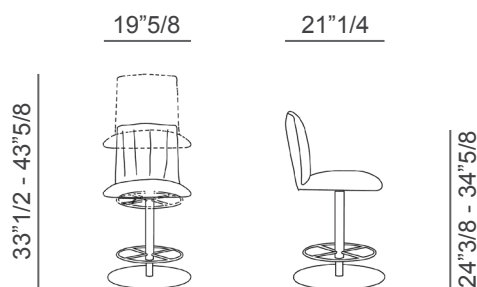

## Description

Stool with metal swivel central leg and circular or square base. Available with gas height adjustment system and circular or "T" shaped footrest. Upholstered seat and back. Finishes and covers as per collection. Made in Italy.

## Dimensions

19"5/8W x 21"1/4D x 33"1/2minH

MaxH: 43"5/8

**Seat height:** Min.24"3/8, Max.34"5/8

**Base plate dimensions:**

**Circular:** Ø19"5/8

**Square:** 17"3/4 x 17"3/4

## Dimensions

20"5/8W x 21"1/4D x 34"5/8minH

MaxH: 44"1/2

**Seat height:** Min. 23"5/8, Max. 33"7/8

**Armrests height:** Min. 28"3/8, Max. 38"5/8

## Base plate dimensions:

**Circular:** Ø19"5/8

**Square:** 17"3/4 x 17"3/4