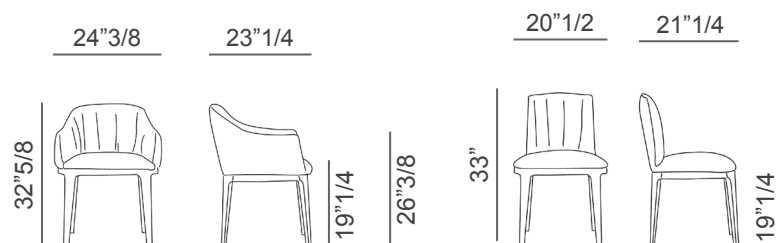

Dimensions

Armchair: 24"3/8W x 23"1/4D x 32"5/8H

Seat height: 19"1/4

Armrest height: 26"3/8

Chair: 20"1/2W x 21"1/4D x 33"H

Seat height: 19"1/4

Finishes and materials

Structure: Wood