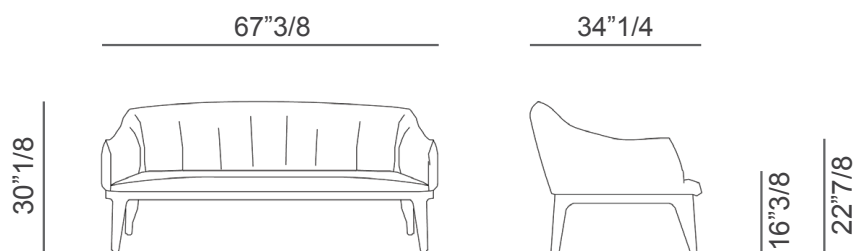

Blossom

Design: Bernhardt & Vella

Description

Blossom is a collection made up of seats and an extendable table, with an ash wood structure. Square solid ash wood base and fire-retardant polyurethane foam padding characterize the Blossom sofa.

Dimensions

67"3/8W x 34"1/4D x 30"1/8H

Seat height: 16"3/8

Armrest height: 22"7/8

Finishes and materials

Structure: Wood

Cover: Fabric, Eco-leather or Leather.