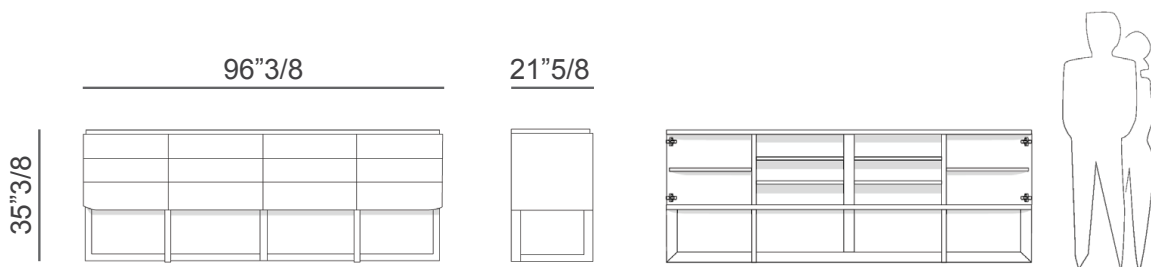

Diva

Design: Alexander Lorenz

Description

The Diva sideboard, composed of an oak structure with two curved side doors and six drawers that satisfy every need for containment and order, is characterized by a play of delicate contrasts: the upper part of the cabinet develops following a rounded line at the ends, counterpointing the geometry created by the crossing of the legs. Made in Italy.

Dimensions

96"3/8W x 21"5/8D x 35"3/8H

Finishes and materials

Structure: Oak wood in Beige Aniline, Biscuit, Moka, Dark grey, Wengé or Carbon finish.