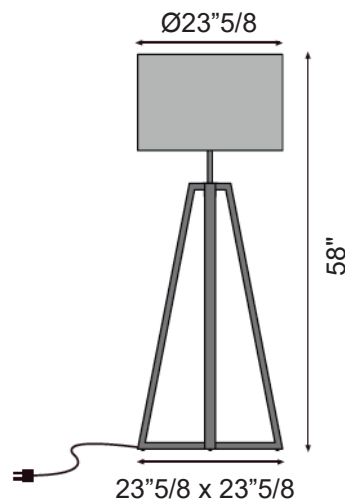

### *Description*

Frame in teak wood and electro polished stainless steel.  
Lampshade in beige or amber .

### *Dimensions*

Ø23"5/8 x 58"H  
**Base:** 23"5/8 x 23"5/8