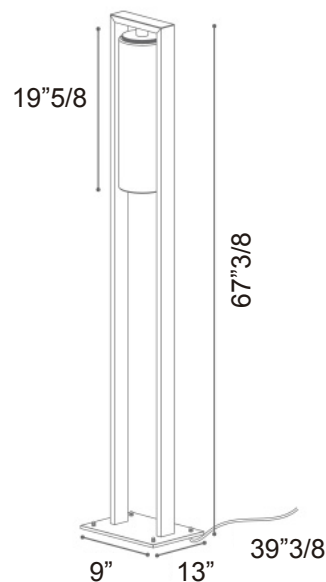

### *Description*

Frame in black powder coated aluminium.

Hand made lamp in clear or smoke glass.

### *Dimensions:*

9"W x 13"D x 67"3/8H