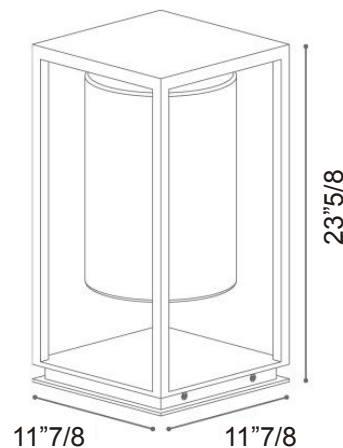

Dome

Description

Floor lamp with frame in black powder coated aluminium.

Hand made lamp in clear or smoke glass.

Dimensions:

11"7/8W x 11"7/8D x 23"5/8H

Finishes and materials

Frame: Black powder coated aluminium.

Lamp: Clear or smoke glass.

Decorative LED filament included.

Light Source: E26 / 220V, 300lm, 2200K, IP 43

(For more specifications, please refer to "Finishes & Materials")