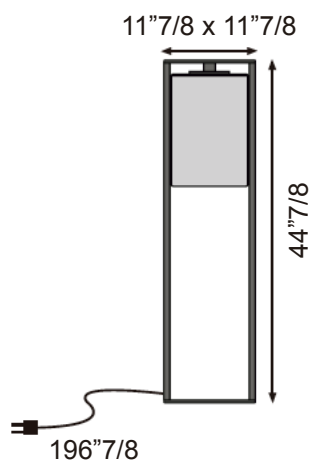

### *Description*

Floor lamp with frame in black powder coated aluminium.

Hand made lamp in clear or smoke glass.

### *Dimensions:*

11"7/8W x 11"7/8D x 44"7/8H