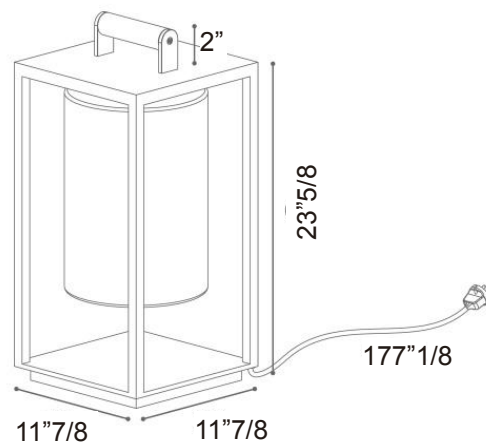

Dome

Description

Table lamp with frame in black powder coated aluminium.

Hand made lamp in clear or smoke glass.

Dimensions:

11"7/8W x 11"7/8D x 25"5/8H

Finishes and materials

Frame: Black powder coated aluminium.

Lamp: Clear or smoke glass.

Decorative LED filament included.

Light Source: E26 / 220V, 300lm, 2200K, IP 43

(For more specifications, please refer to "Finishes & Materials")