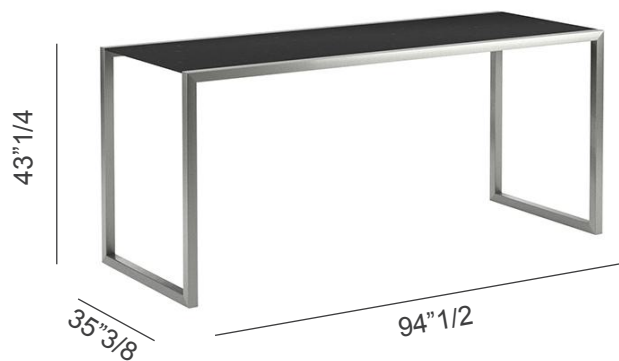

Ninix

Description

Bar table with top in ceramic or teak wood and frame in stainless steel.

Dimensions

94"1/2W x 35"3/8D x 43"1/4H

Finishes and materials

Top: Ceramic or Teak Wood.

Frame: Brushed, Electro Polished or Coated Stainless Steel.