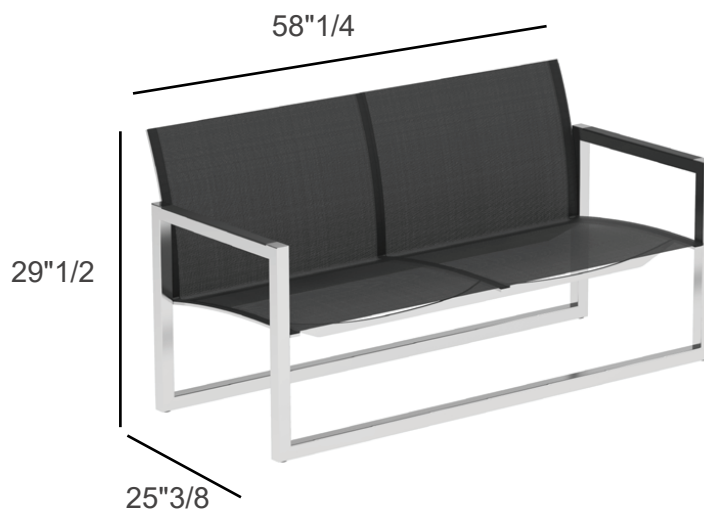

Ninix

Design: Kris Van Puyvelde

Description

Sofa with stainless or coated steel frame and batyline seat.

Optional cushion and teak wood armrests.

Dimensions:

58"1/4W x 25"3/8D x 29"1/2H

Seat Height: 13"3/8

Armrest Height: 22"3/8

Finishes and materials

Frame: Brushed, electro polished or coated stainless steel.

Seat: Batyline.

Optional cushion and teak wood armrests.

(For more specifications, please refer to "Finishes & Materials")