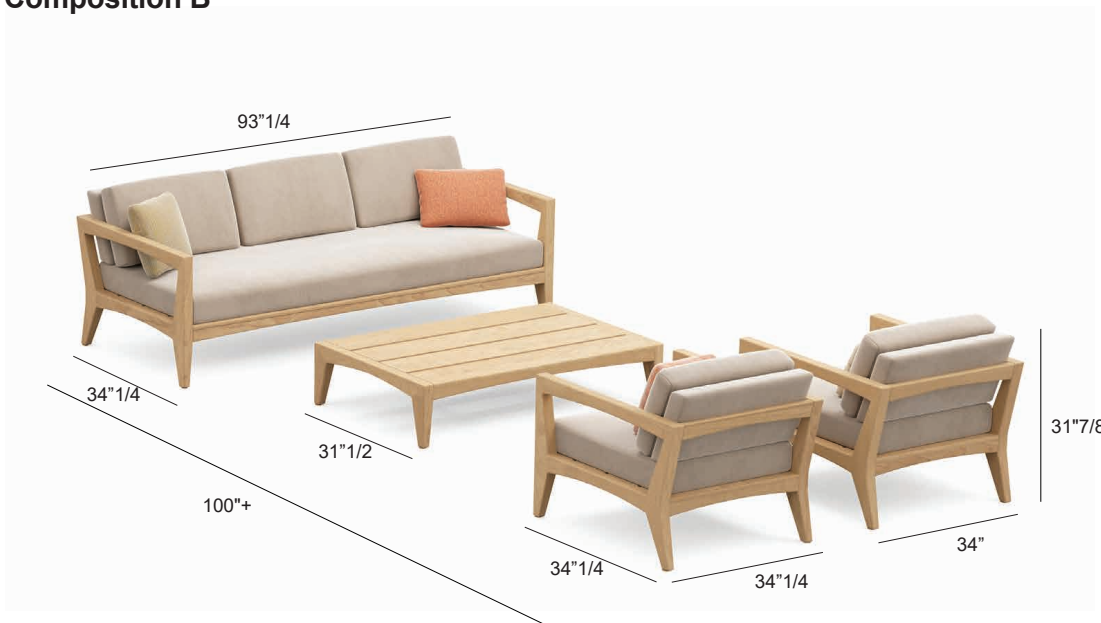

Composition B