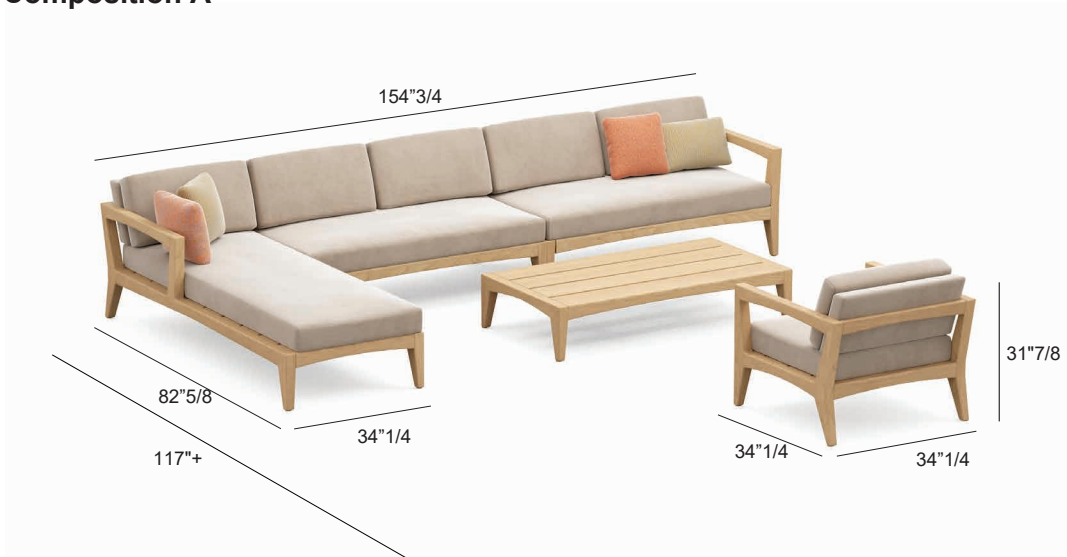

Composition A