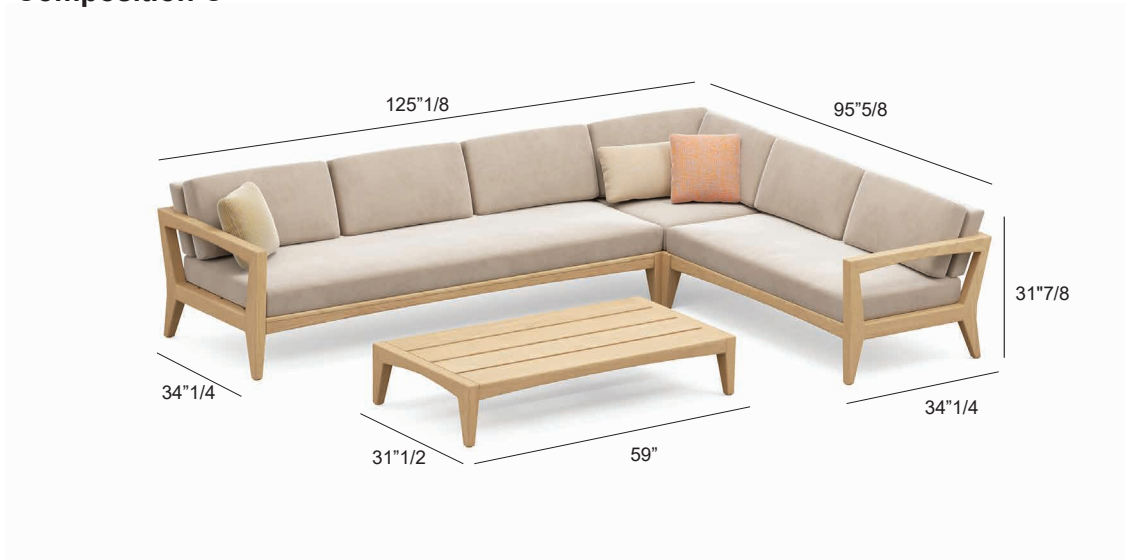

Composition C