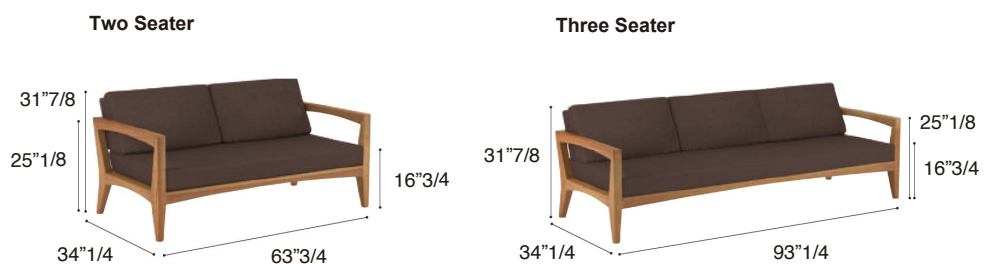

Zenhit

Design: Kris Van Puyvelde

Description

Sofa with teak wood frame.
Cushion in fabric (Standard, Cat. A, Cat. B, Cat. C).
Designed by Royal Botania.

Dimensions:

Two Seater:

63"3/4W x 34"1/4D X 31"7/8H

Three Seater:

93"1/4W x 34"1/4D X 31"7/8H

Armrest Height: 25"1/8

Seat Height: 16"3/4

Finishes and materials

Frame: Teak wood.

Cushions: Fabric Standard, Cat. A, Cat. B, Cat. C.

(For more specifications, please refer to "Finishes & Materials")