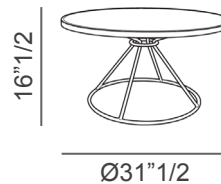

Gravity

Design: Technical Emotions

Description

Outdoor coffee table with round powder coated aluminum top and 304 stainless steel base. Made in Italy.

Version 1

Version 2

Dimensions

Ø31"1/2 x 16"1/2H