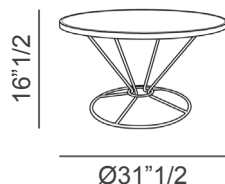

Gravity

Design: Technical Emotions

Description

Outdoor coffee table with round powder coated aluminum top and 304 stainless steel base. Made in Italy.

Version 1

Version 2

Dimensions

Ø31"1/2 x 16"1/2H