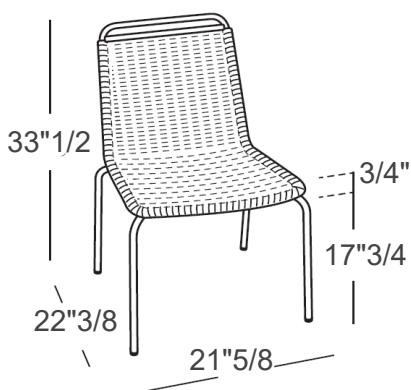

Portofino

Design: Studio Balutto Associati - Santiago Sevillano

Description

Outdoor chair, aluminum frame powder coated woven with Nautic Rope. Basic and essential lines that remind the tradition.

The richness of this woven contrasts with the natural shape, creating a perfect union that makes this chair ideal for every fitting: outdoor and indoor, private and contract.

Dimensions:

A: 21"5/8W x 22"3/8D x 33"1/2H

B: 24"W x 22"3/8D x 33"1/2H

Seat height: 17"3/4

Finishes and materials

Frame: Aluminum woven with nautic rope.

Seat cushion: Fabric.