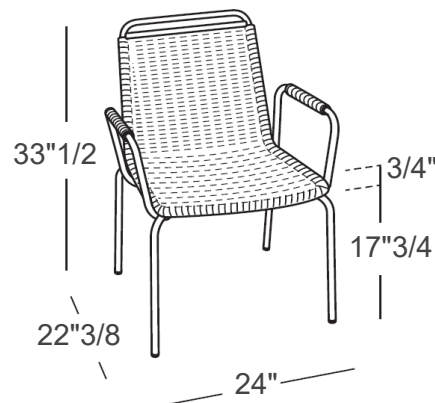

Portofino

Design: Studio Balutto Associati - Santiago Sevillano

Description

Outdoor chair, aluminum frame powder coated woven with Nautic Rope. Basic and essential lines that remind the tradition.

The richness of this woven contrasts with the natural shape, creating a perfect union that makes this chair ideal for every fitting: outdoor and indoor, private and contract.

Dimensions:

A: 21"5/8W x 22"3/8D x 33"1/2H

B: 24"W x 22"3/8D x 33"1/2H

Seat height: 17"3/4

Finishes and materials

Frame: Aluminum woven with nautic rope.

Seat cushion: Fabric.