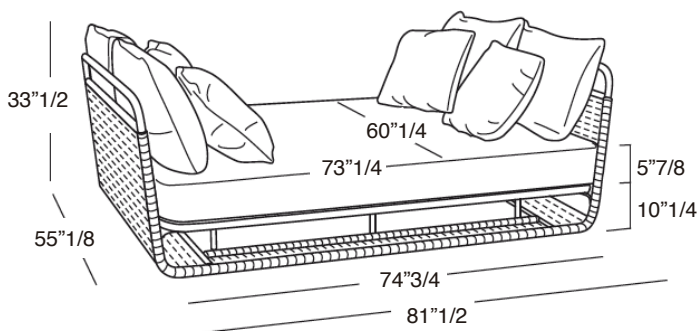

Mattress and 8 cushions in outdoor fabrics. Available version with two side tables.

Dimensions:

81"1/2W x 55"1/8D x 33"1/2H

Seat Height: 16"1/8

Side table: Ø19" x 12"5/8D x 10"1/4H

Standard Version

Version with two side tables