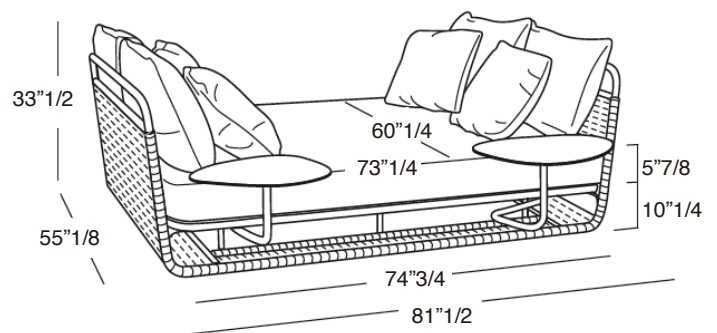

Mattress and 8 cushions in outdoor fabrics. Available version with two side tables.

Dimensions:

81"1/2W x 55"1/8D x 33"1/2H

Seat Height: 16"1/8

Side table: Ø19" x 12"5/8D x 10"1/4H

Standard Version

Version with two side tables