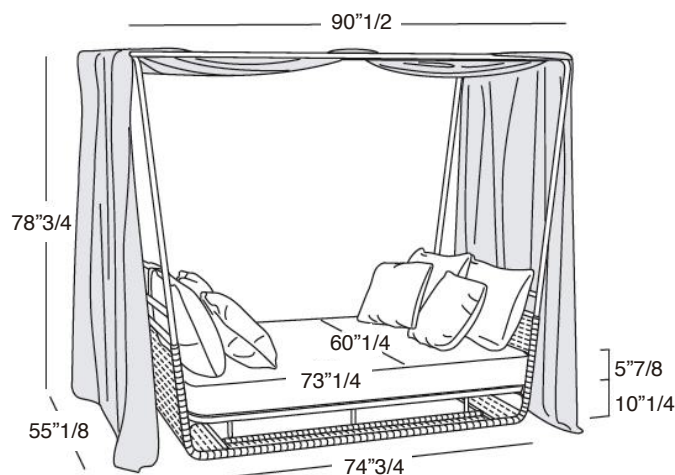

Standard version