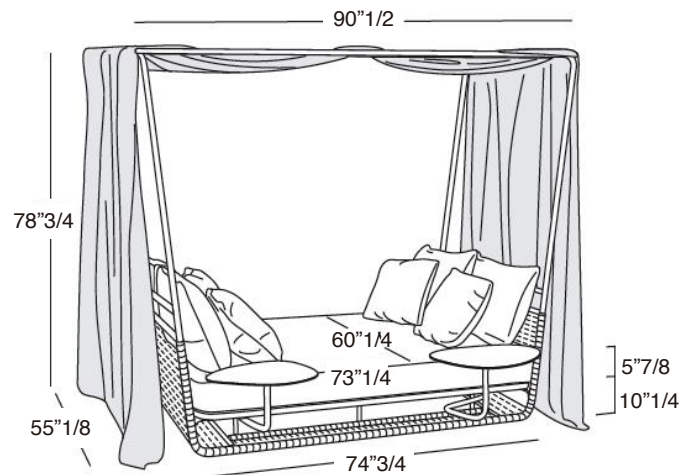

Two side tables version