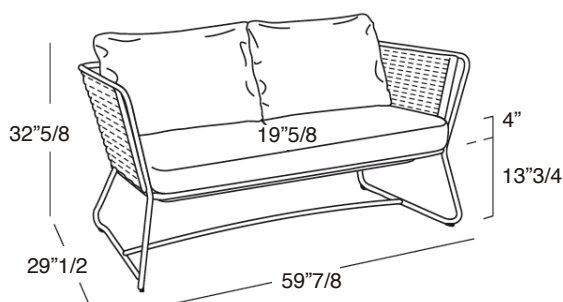

Portofino

Design: Studio Balutto Associati - Santiago Sevillano

Description

Outdoor 2 or 3 seater sofa with a traditional silhouette, it reminds that classical furniture that never goes out of style. Excellent to supply terraces and patios, it fits well also into indoor living areas, waiting rooms, hall. For contract and residential use.

Dimensions:

2-seats: 59"7/8W x 29"1/2D x 32"5/8H

3-seats: 81"1/2W x 29"1/2D x 32"5/8H

Seat Height: 17"3/4

Materials

Frame: Aluminum woven with nautic rope.
Seat cushion: Outdoor fabric.