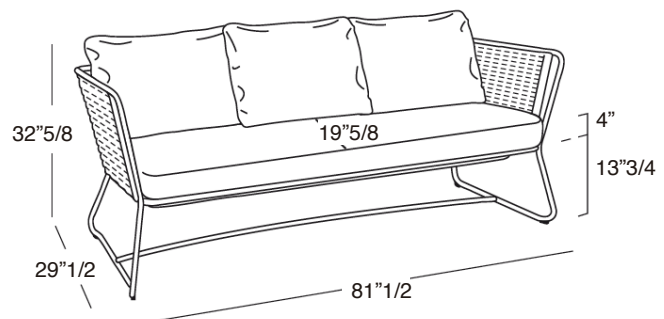

Portofino

Design: Studio Balutto Associati - Santiago Sevillano

Description

Outdoor 2 or 3 seater sofa with a traditional silhouette, it reminds that classical furniture that never goes out of style. Excellent to supply terraces and patios, it fits well also into indoor living areas, waiting rooms, hall. For contract and residential use.

Dimensions:

2-seats: 59"7/8W x 29"1/2D x 32"5/8H

3-seats: 81"1/2W x 29"1/2D x 32"5/8H

Seat Height: 17"3/4

Materials

Frame: Aluminum woven with nautic rope.
Seat cushion: Outdoor fabric.