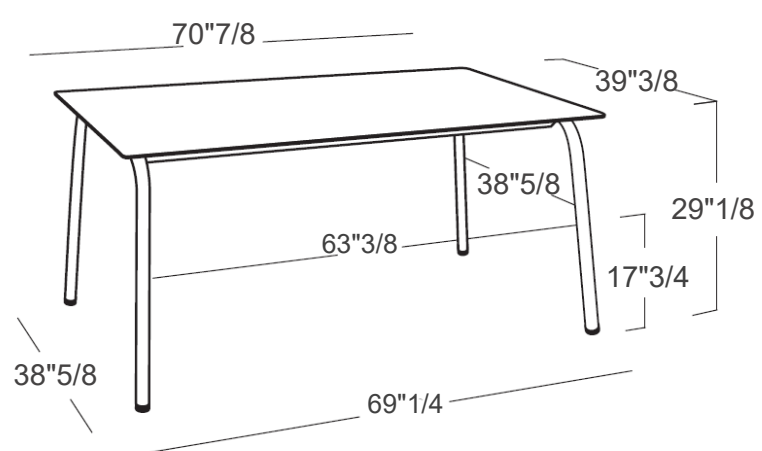

Dimensions:

A): 39"3/8W x 39"3/8D x 29"1/8H

B): 70"7/8W x 39"3/8D x 29"1/8H

Finishes and materials

Base: Stainless steel powder coated.

Top: HPL corten finish.

Other Dimensions

Portofino Table 9776: 86"5/8W x 43"1/4D x 29"1/8H

9777: 102"3/8W x 43"1/4D x 29"1/8H

9778: 118"1/8W x 43"1/4D x 29"1/8H

Extendable version:

Portofino Table 9779: 70"7/8W x 39"3/8D x 29"1/8H to 90"1/2W x 39"3/8D x 29"1/8H