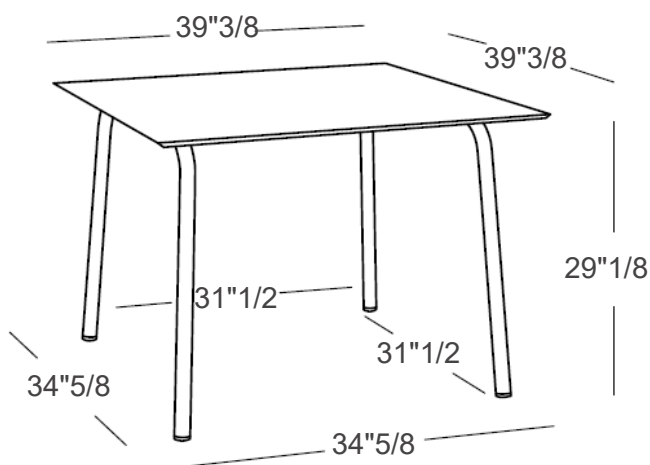

Dimensions:

A): 39"3/8W x 39"3/8D x 29"1/8H

B): 70"7/8W x 39"3/8D x 29"1/8H

Finishes and materials

Base: Stainless steel powder coated.

Top: HPL corten finish.

Other Dimensions

Portofino Table 9776: 86"5/8W x 43"1/4D x 29"1/8H

9777: 102"3/8W x 43"1/4D x 29"1/8H

9778: 118"1/8W x 43"1/4D x 29"1/8H

Extendable version:

Portofino Table 9779: 70"7/8W x 39"3/8D x 29"1/8H to 90"1/2W x 39"3/8D x 29"1/8H