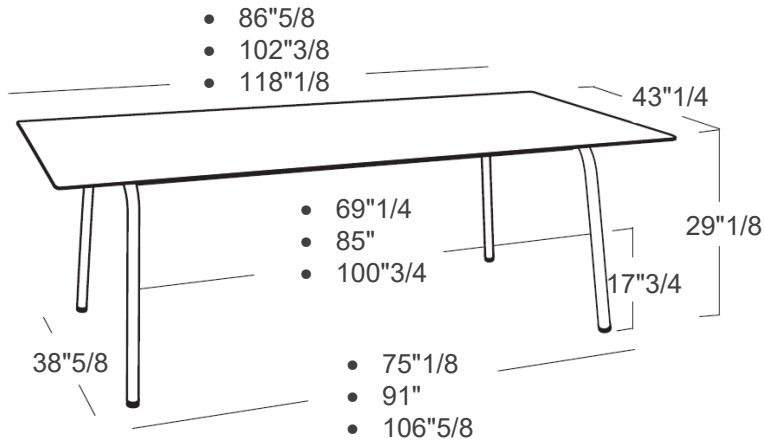

Dimensions:

A): 39"3/8W x 39"3/8D x 29"1/8H

B): 70"7/8W x 39"3/8D x 29"1/8H

Finishes and materials

Base: Stainless steel powder coated.

Top: HPL corten finish.

Other Dimensions

Portofino Table 9776: 86"5/8W x 43"1/4D x 29"1/8H

9777: 102"3/8W x 43"1/4D x 29"1/8H

9778: 118"1/8W x 43"1/4D x 29"1/8H

Extendable version:

Portofino Table 9779: 70"7/8W x 39"3/8D x 29"1/8H to 90"1/2W x 39"3/8D x 29"1/8H