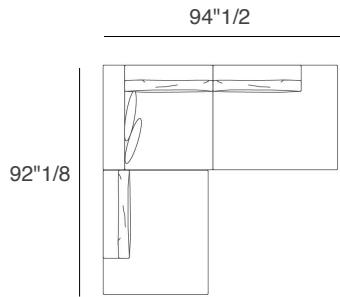

## Dimensions

**Composition 1:** 94"1/2W x 127"1/2D x 34"1/4H

**Composition 1B:** 94"1/2W x 151"1/8D x 34"1/4H

**Composition 2:** 109"W x 92"1/8D x 34"1/4H

**Composition 3A:** 94"1/2W x 92"1/8D x 34"1/4H

**Composition 3B:** 118"1/8W x 92"1/8D x 34"1/4H

End Element without Arm

End Element with Arm

Corner Element

Chaise Lounge

**Composition 1A**

**Composition 1B**

**Composition 2**

**Composition 3A**