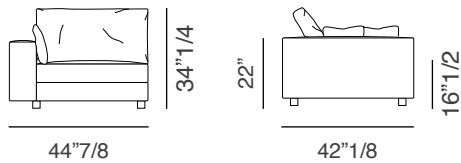

## Dimensions

**Composition 1:** 94"1/2W x 127"1/2D x 34"1/4H

**Composition 1B:** 94"1/2W x 151"1/8D x 34"1/4H

**Composition 2:** 109"W x 92"1/8D x 34"1/4H

**Composition 3A:** 94"1/2W x 92"1/8D x 34"1/4H

**Composition 3B:** 118"1/8W x 92"1/8D x 34"1/4H

End Element without Arm

End Element with Arm

Corner Element

Chaise Lounge

**Composition 1A**

**Composition 1B**

**Composition 2**

**Composition 3A**