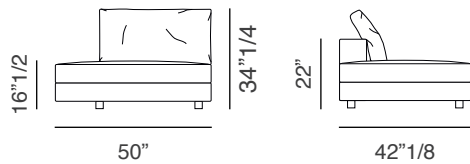

## Dimensions

**Composition 1:** 94"1/2W x 127"1/2D x 34"1/4H

**Composition 1B:** 94"1/2W x 151"1/8D x 34"1/4H

**Composition 2:** 109"W x 92"1/8D x 34"1/4H

**Composition 3A:** 94"1/2W x 92"1/8D x 34"1/4H

**Composition 3B:** 118"1/8W x 92"1/8D x 34"1/4H

End Element without Arm

End Element with Arm

Corner Element

Chaise Lounge

**Composition 1A**

**Composition 1B**

**Composition 2**

**Composition 3A**