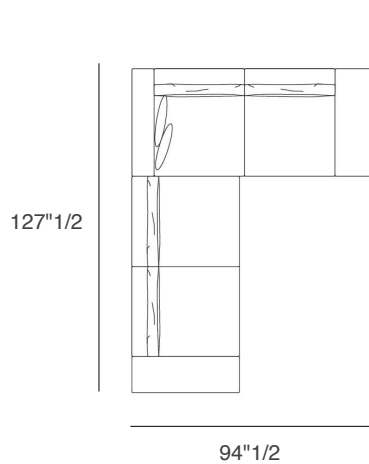

## Dimensions

**Composition 1:** 94"1/2W x 127"1/2D x 34"1/4H

**Composition 1B:** 94"1/2W x 151"1/8D x 34"1/4H

**Composition 2:** 109"W x 92"1/8D x 34"1/4H

**Composition 3A:** 94"1/2W x 92"1/8D x 34"1/4H

**Composition 3B:** 118"1/8W x 92"1/8D x 34"1/4H

End Element without Arm

End Element with Arm

Corner Element

Chaise Lounge

**Composition 1A**

**Composition 1B**

**Composition 2**

**Composition 3A**