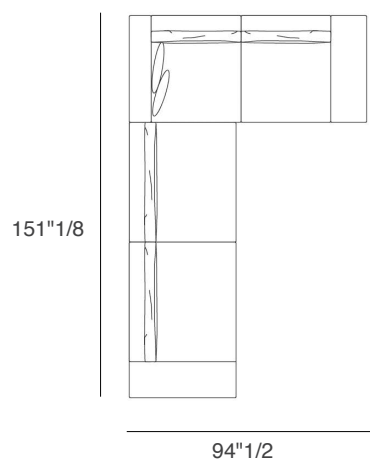

## Dimensions

**Composition 1:** 94"1/2W x 127"1/2D x 34"1/4H

**Composition 1B:** 94"1/2W x 151"1/8D x 34"1/4H

**Composition 2:** 109"W x 92"1/8D x 34"1/4H

**Composition 3A:** 94"1/2W x 92"1/8D x 34"1/4H

**Composition 3B:** 118"1/8W x 92"1/8D x 34"1/4H

End Element without Arm

End Element with Arm

Corner Element

Chaise Lounge

**Composition 1A**

**Composition 1B**

**Composition 2**

**Composition 3A**