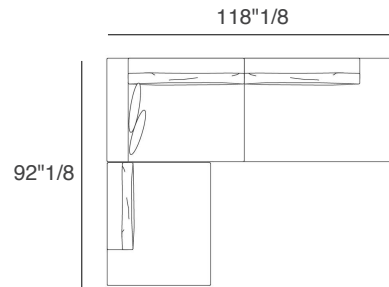

## Dimensions

**Composition 1:** 94"1/2W x 127"1/2D x 34"1/4H

**Composition 1B:** 94"1/2W x 151"1/8D x 34"1/4H

**Composition 2:** 109"W x 92"1/8D x 34"1/4H

**Composition 3A:** 94"1/2W x 92"1/8D x 34"1/4H

**Composition 3B:** 118"1/8W x 92"1/8D x 34"1/4H

End Element without Arm

End Element with Arm

Corner Element

Chaise Lounge

**Composition 1A**

**Composition 1B**

**Composition 2**

**Composition 3A**