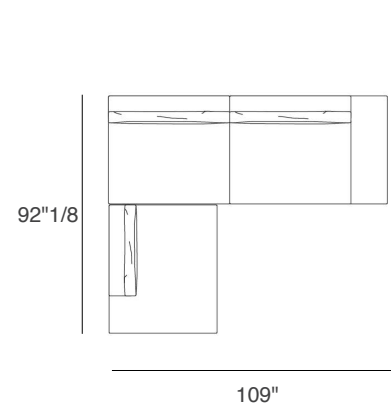

## Dimensions

**Composition 1:** 94"1/2W x 127"1/2D x 34"1/4H

**Composition 1B:** 94"1/2W x 151"1/8D x 34"1/4H

**Composition 2:** 109"W x 92"1/8D x 34"1/4H

**Composition 3A:** 94"1/2W x 92"1/8D x 34"1/4H

**Composition 3B:** 118"1/8W x 92"1/8D x 34"1/4H

End Element without Arm

End Element with Arm

Corner Element

Chaise Lounge

**Composition 1A**

**Composition 1B**

**Composition 2**

**Composition 3A**