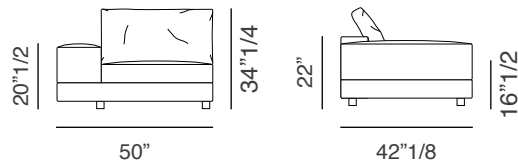

## Dimensions

**Composition 1:** 94"1/2W x 127"1/2D x 34"1/4H

**Composition 1B:** 94"1/2W x 151"1/8D x 34"1/4H

**Composition 2:** 109"W x 92"1/8D x 34"1/4H

**Composition 3A:** 94"1/2W x 92"1/8D x 34"1/4H

**Composition 3B:** 118"1/8W x 92"1/8D x 34"1/4H

End Element without Arm

End Element with Arm

Corner Element

Chaise Lounge

**Composition 1A**

**Composition 1B**

**Composition 2**

**Composition 3A**