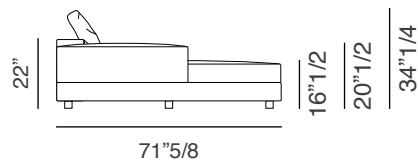

## Dimensions

**Composition 1:** 94"1/2W x 127"1/2D x 34"1/4H

**Composition 1B:** 94"1/2W x 151"1/8D x 34"1/4H

**Composition 2:** 109"W x 92"1/8D x 34"1/4H

**Composition 3A:** 94"1/2W x 92"1/8D x 34"1/4H

**Composition 3B:** 118"1/8W x 92"1/8D x 34"1/4H

End Element without Arm

End Element with Arm

Corner Element

Chaise Lounge

**Composition 1A**

**Composition 1B**

**Composition 2**

**Composition 3A**