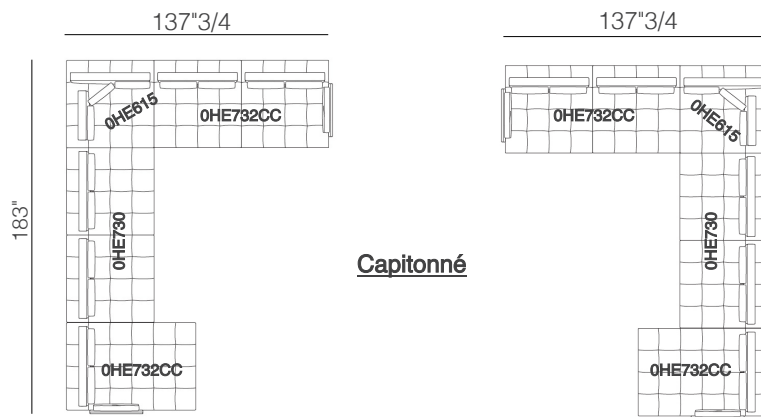

## Dimensions:

**Size:** 137"3/4W x 183"D x 32"5/8H (SH: 16"1/2 , AH: 22")