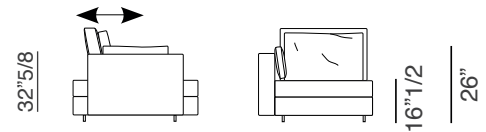

Side View:

- 1x Corner Element (OHE615)
- 1x Side Element (OHE732CC)
- 1x Central Unit (OHE730)
- 1x Chaise Lounge (OHE615CC)