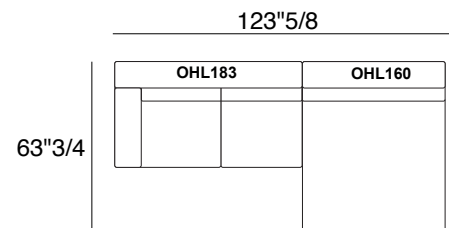

Composition 5

- 1x Sofa Corner Module (OHL183)
- 1x Large Dormeuse (OHL160)