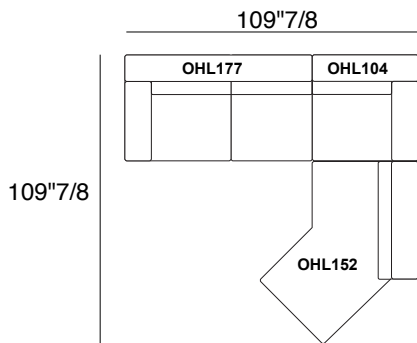

## Dimensions

**Composition 1:** 109"7/8W x 109"7/8D x 33"3/8H (SH: 16"1/2 , AH: 23"1/4)

**Composition 2:** 159"7/8W x 159"7/8D x 33"3/8H (SH: 16"1/2 , AH: 23"1/4)

**Composition 3:** 140"1/8W x 123"5/8D x 33"3/8H (SH: 16"1/2 , AH: 23"1/4)

**Composition 4:** 120"3/8W x 79"1/2D x 33"3/8H (SH: 16"1/2 , AH: 23"1/4)

**Composition 5:** 123"5/8W x 63"3/4D x 33"3/8H (SH: 16"1/2 , AH: 23"1/4)

**Composition 1**

- 1x Sofa Corner Module (OHL177)
- 1x Corner Module (OHL104)
- 1x End Element (OHL152)