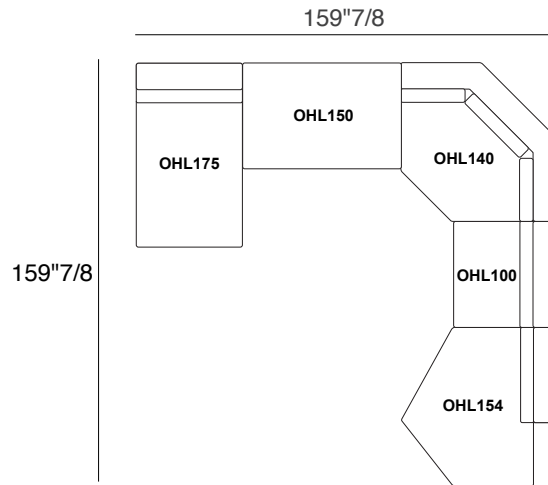

## Dimensions

**Composition 1:** 109"7/8W x 109"7/8D x 33"3/8H (SH: 16"1/2 , AH: 23"1/4)

**Composition 2:** 159"7/8W x 159"7/8D x 33"3/8H (SH: 16"1/2 , AH: 23"1/4)

**Composition 3:** 140"1/8W x 123"5/8D x 33"3/8H (SH: 16"1/2 , AH: 23"1/4)

**Composition 4:** 120"3/8W x 79"1/2D x 33"3/8H (SH: 16"1/2 , AH: 23"1/4)

**Composition 5:** 123"5/8W x 63"3/4D x 33"3/8H (SH: 16"1/2 , AH: 23"1/4)

**Composition 1**

- 1x Sofa Corner Module (OHL177)
- 1x Corner Module (OHL104)
- 1x End Element (OHL152)

**Composition 2**

- 1x Chaise Lounge (OHL175)
- 1x Ottoman (OHL150)
- 1x Corner Element (OHL140)
- 1x Central Element (OHL100)
- 1x End Element (OHL154)

**Composition 3**

- 1x Sofa Corner Module (OHL186)
- 1x Central Module (OHL100)
- 1x Ottoman (OHL150)
- 1x Large Dormeuse (OHL160)