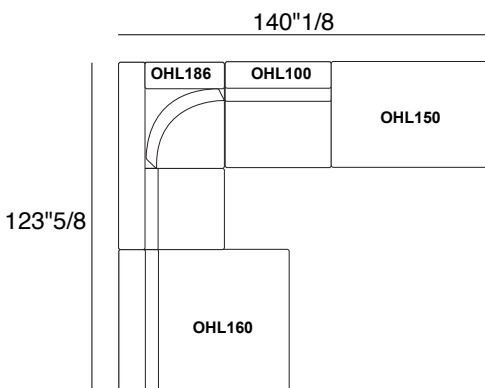

## Dimensions

**Composition 1:** 109"7/8W x 109"7/8D x 33"3/8H (SH: 16"1/2 , AH: 23"1/4)

**Composition 2:** 159"7/8W x 159"7/8D x 33"3/8H (SH: 16"1/2 , AH: 23"1/4)

**Composition 3:** 140"1/8W x 123"5/8D x 33"3/8H (SH: 16"1/2 , AH: 23"1/4)

**Composition 4:** 120"3/8W x 79"1/2D x 33"3/8H (SH: 16"1/2 , AH: 23"1/4)

**Composition 5:** 123"5/8W x 63"3/4D x 33"3/8H (SH: 16"1/2 , AH: 23"1/4)

**Composition 1**

- 1x Sofa Corner Module (OHL177)
- 1x Corner Module (OHL104)
- 1x End Element (OHL152)

**Composition 2**

- 1x Chaise Lounge (OHL175)
- 1x Ottoman (OHL150)
- 1x Corner Element (OHL140)
- 1x Central Element (OHL100)
- 1x End Element (OHL154)

**Composition 3**

- 1x Sofa Corner Module (OHL186)
- 1x Central Module (OHL100)
- 1x Ottoman (OHL150)
- 1x Large Dormeuse (OHL160)