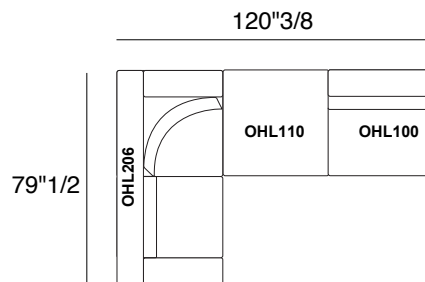

Composition 4

- 1x Sofa Corner Module (OHL206)
- 1x Central Module (OHL110)
- 1x Ottoman (OHL100)