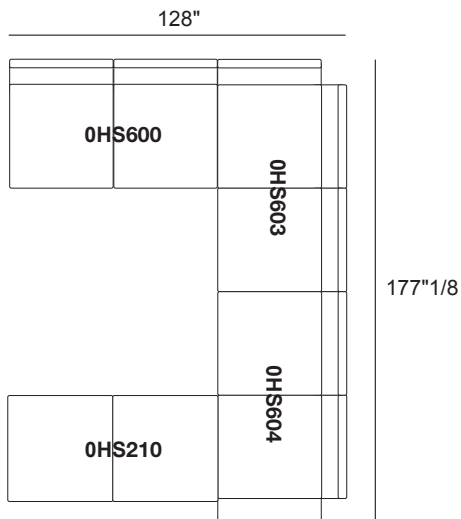

Composition 5

- 1x Ottoman Element (OHS210)
- 1x Sofa Corner Element (OHS603)
- 1x Central Element (OHS600)
- 1x Sofa Corner Element (OHS604)