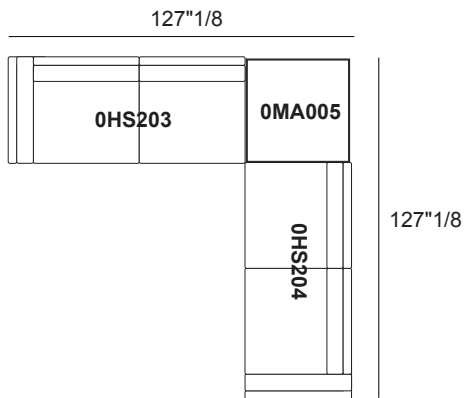

Composition 3

- 1x Sofa Corner Element (OHS203)
- 1x Sofa Corner Element (OHS100)
- 1x Coffee Table (OHS090)