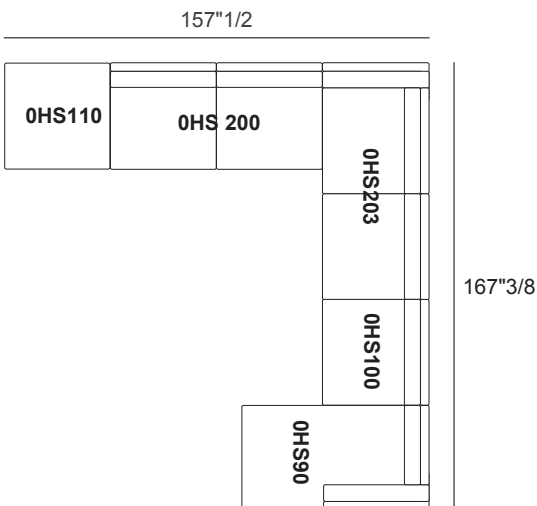

## Dimensions

**Composition 1:** 157"1/2W x 167"3/8D x 32"1/4H

**Composition 2:** 167"3/8W x 156"5/8D x 32"1/4H

**Composition 3:** 127"1/8W x 127"1/8D x 32"1/4H

**Composition 4:** 122"7/8W x 157"1/2D x 32"1/4H

**Composition 5:** 128"W x 177"1/8D x 32"1/4H

**Composition 6:** 167"3/8W x 157"1/2D x 32"1/4H

**Composition 7:** 177"1/8W x 157"1/2D x 32"1/4H

**Composition 8:** 177"1/8W x 157"1/2D x 32"1/4H

### Side View