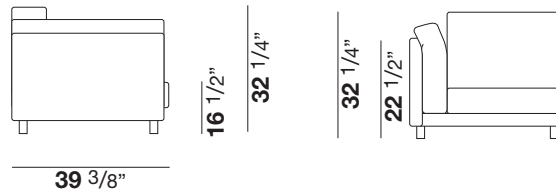

2-seater: 78"3/4W x 39"3/8D x 32"1/4D (SH: 16"1/2 , AH: 22"3/8)

2-seater Major: 88"1/2W x 39"3/8D x 32"1/4D (SH: 16"1/2 , AH: 22"3/8)

3-seater: 98"3/8W x 39"3/8D x 32"1/4D (SH: 16"1/2 , AH: 22"3/8)

2-seater:

0HS156

Side View:

2-seater Major:

0HS176

3-seater:

0HS206