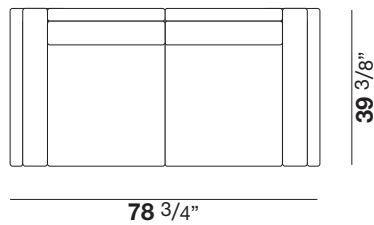

Dimensions:

2-seater: 78"3/4W x 39"3/8D x 32"1/4D (SH: 16"1/2 , AH: 22"3/8)

2-seater Major: 88"1/2W x 39"3/8D x 32"1/4D (SH: 16"1/2 , AH: 22"3/8)

3-seater: 98"3/8W x 39"3/8D x 32"1/4D (SH: 16"1/2 , AH: 22"3/8)

2-seater:

0HS156