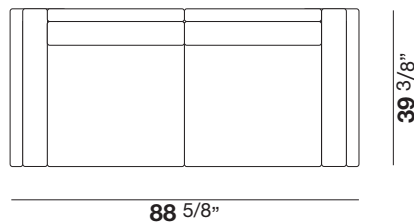

2-seater: 78"3/4W x 39"3/8D x 32"1/4D (SH: 16"1/2 , AH: 22"3/8)

2-seater Major: 88"1/2W x 39"3/8D x 32"1/4D (SH: 16"1/2 , AH: 22"3/8)

3-seater: 98"3/8W x 39"3/8D x 32"1/4D (SH: 16"1/2 , AH: 22"3/8)

2-seater:

0HS156

Side View:

2-seater Major:

0HS176

3-seater:

0HS206