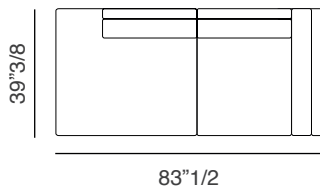

Size A: 83"1/2W x 39"3/8D x 32"1/4H (SH: 16"1/2 , AH: 22"3/8)

Size B: 93"1/4W x 39"3/8D x 32"1/4H (SH: 16"1/2 , AH: 22"3/8)

Size C: 103"1/8W x 39"3/8D x 32"1/4H (SH: 16"1/2 , AH: 22"3/8)

Size A:

0HS164

0HS165

Side View:

Size B:

0HS184

0HS185

Size C:

0HS214

0HS214