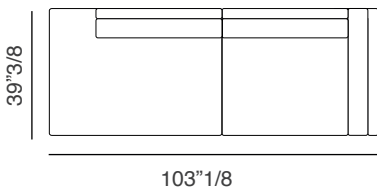

Size A: 83"1/2W x 39"3/8D x 32"1/4H (SH: 16"1/2 , AH: 22"3/8)

Size B: 93"1/4W x 39"3/8D x 32"1/4H (SH: 16"1/2 , AH: 22"3/8)

Size C: 103"1/8W x 39"3/8D x 32"1/4H (SH: 16"1/2 , AH: 22"3/8)

Size A:

0HS164

0HS165

Side View:

Size B:

0HS184

0HS185

Size C:

0HS214

0HS214