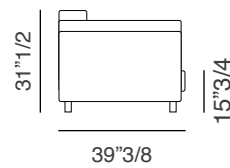

Size A: 83"1/2W x 39"3/8D x 32"1/4H (SH: 16"1/2 , AH: 22"3/8)

Size B: 93"1/4W x 39"3/8D x 32"1/4H (SH: 16"1/2 , AH: 22"3/8)

Size C: 103"1/8W x 39"3/8D x 32"1/4H (SH: 16"1/2 , AH: 22"3/8)

Size A:

0HS164

0HS165

Side View:

Size B:

0HS184

0HS185

Size C:

0HS214

0HS214