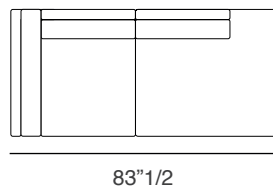

Size A: 83"1/2W x 39"3/8D x 32"1/4H (SH: 16"1/2 , AH: 22"3/8)

Size B: 93"1/4W x 39"3/8D x 32"1/4H (SH: 16"1/2 , AH: 22"3/8)

Size C: 103"1/8W x 39"3/8D x 32"1/4H (SH: 16"1/2 , AH: 22"3/8)

Size A:

0HS164

0HS165

Side View:

Size B:

0HS184

0HS185

Size C:

0HS214

0HS214