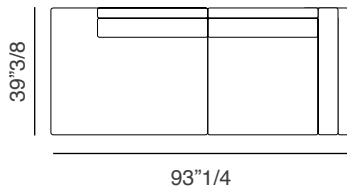

Size A: 83"1/2W x 39"3/8D x 32"1/4H (SH: 16"1/2 , AH: 22"3/8)

Size B: 93"1/4W x 39"3/8D x 32"1/4H (SH: 16"1/2 , AH: 22"3/8)

Size C: 103"1/8W x 39"3/8D x 32"1/4H (SH: 16"1/2 , AH: 22"3/8)

Size A:

0HS164

0HS165

Side View:

Size B:

0HS184

0HS185

Size C:

0HS214

0HS214