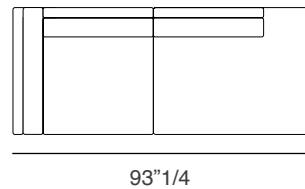

Size A: 83"1/2W x 39"3/8D x 32"1/4H (SH: 16"1/2 , AH: 22"3/8)

Size B: 93"1/4W x 39"3/8D x 32"1/4H (SH: 16"1/2 , AH: 22"3/8)

Size C: 103"1/8W x 39"3/8D x 32"1/4H (SH: 16"1/2 , AH: 22"3/8)

Size A:

0HS164

0HS165

Side View:

Size B:

0HS184

0HS185

Size C:

0HS214

0HS214