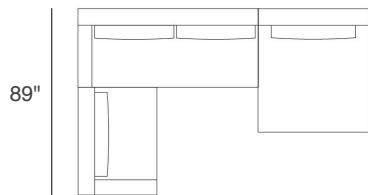

137"3/4

Composition 4A