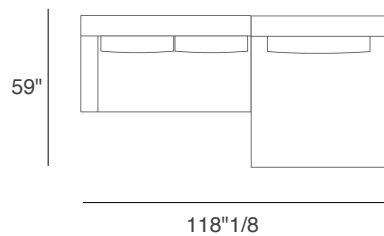

Feet: Metal: powder-coated, brown-bronze or chrome-plated with anti-skid ferrule.

Dimensions

Composition 1A: 118"1/8W x 59"D x 31"1/2H

Composition 1B: 128"W x 59"D x 31"1/2H

Composition 1C: 137"3/4W x 59"D x 31"1/2H

Composition 1D: 147"5/8W x 59"D x 31"1/2H

Composition 2A: 102"3/4W x 78"3/4D x 31"1/2H

Composition 2B: 112"5/8W x 78"3/4D x 31"1/2H

Composition 2C: 122"3/8W x 78"3/4D x 31"1/2H

Composition 2D: 132"1/4W x 78"3/4D x 31"1/2H

Composition 3A: 141"3/4W x 76"3/4D x 31"1/2H

Composition 3B: 151"5/8W x 76"3/4D x 31"1/2H

Composition 3C: 161"3/8W x 76"3/4D x 31"1/2H

Composition 3D: 171"1/4W x 76"3/4D x 31"1/2H

Composition 4A: 137"3/4W x 89"D x 31"1/2H

Composition 4B: 147"5/8W x 89"D x 31"1/2H

Side View:

Composition 1A

Composition 1B

Composition 1C

Composition 1D

Composition 2A

Composition 2B