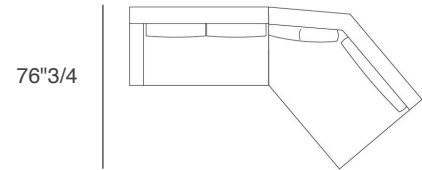

Composition 2B

141"3/4

Composition 3A