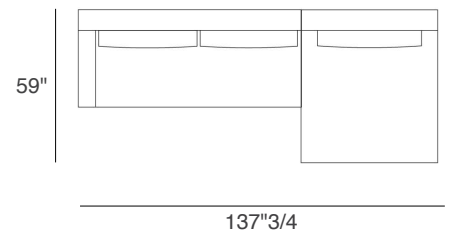

Feet: Metal: powder-coated, brown-bronze or chrome-plated with anti-skid ferrule.

Dimensions

Composition 1A: 118"1/8W x 59"D x 31"1/2H

Composition 1B: 128"W x 59"D x 31"1/2H

Composition 1C: 137"3/4W x 59"D x 31"1/2H

Composition 1D: 147"5/8W x 59"D x 31"1/2H

Composition 2A: 102"3/4W x 78"3/4D x 31"1/2H

Composition 2B: 112"5/8W x 78"3/4D x 31"1/2H

Composition 2C: 122"3/8W x 78"3/4D x 31"1/2H

Composition 2D: 132"1/4W x 78"3/4D x 31"1/2H

Composition 3A: 141"3/4W x 76"3/4D x 31"1/2H

Composition 3B: 151"5/8W x 76"3/4D x 31"1/2H

Composition 3C: 161"3/8W x 76"3/4D x 31"1/2H

Composition 3D: 171"1/4W x 76"3/4D x 31"1/2H

Composition 4A: 137"3/4W x 89"D x 31"1/2H

Composition 4B: 147"5/8W x 89"D x 31"1/2H

Side View:

Composition 1A

Composition 1B

Composition 1C

Composition 1D

Composition 2A

Composition 2B