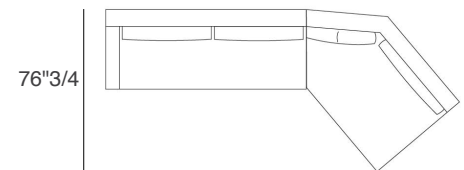

171"1/4

Composition 3D