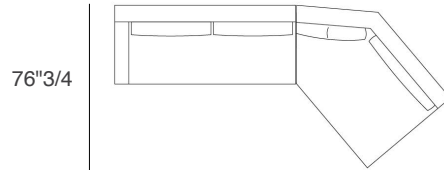

Feet: Metal: powder-coated, brown-bronze or chrome-plated with anti-skid ferrule.

Dimensions

Composition 1A: 118"1/8W x 59"D x 31"1/2H

Composition 1B: 128"W x 59"D x 31"1/2H

Composition 1C: 137"3/4W x 59"D x 31"1/2H

Composition 3A: 141"3/4W x 76"3/4D x 31"1/2H

Composition 3B: 151"5/8W x 76"3/4D x 31"1/2H

Composition 3C: 161"3/8W x 76"3/4D x 31"1/2H

Composition 3D: 171"1/4W x 76"3/4D x 31"1/2H

Composition 4A: 137"3/4W x 89"D x 31"1/2H

Composition 4B: 147"5/8W x 89"D x 31"1/2H

Side View:

Composition 1A

Composition 1B

Composition 1C

Composition 1D

Composition 2A

Composition 2B

122"3/8

Composition 2C

132"1/4

Composition 2D

141"3/4

Composition 3A

151"5/8

Composition 3B