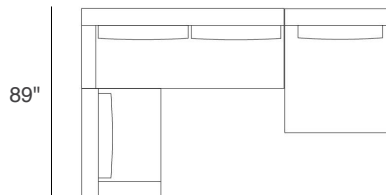

Feet: Metal: powder-coated, brown-bronze or chrome-plated with anti-skid ferrule.

Dimensions

Composition 1A: 118"1/8W x 59"D x 31"1/2H

Composition 1B: 128"W x 59"D x 31"1/2H

Composition 1C: 137"3/4W x 59"D x 31"1/2H

Composition 1D: 147"5/8W x 59"D x 31"1/2H

Composition 2A: 102"3/4W x 78"3/4D x 31"1/2H

Composition 2B: 112"5/8W x 78"3/4D x 31"1/2H

Composition 2C: 122"3/8W x 78"3/4D x 31"1/2H

Composition 2D: 132"1/4W x 78"3/4D x 31"1/2H

Composition 4B: 147"5/8W x 89"D x 31"1/2H

Side View:

Composition 1A

Composition 1B

Composition 1C

Composition 1D

Composition 2A

Composition 2B

161"3/8

Composition 3C

171"1/4

Composition 3D

137"3/4

Composition 4A

147"5/8

Composition 4B