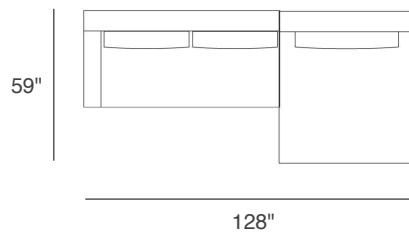

Feet: Metal: powder-coated, brown-bronze or chrome-plated with anti-skid ferrule.

Dimensions

Composition 1A: 118"1/8W x 59"D x 31"1/2H

Composition 1B: 128"W x 59"D x 31"1/2H

Composition 1C: 137"3/4W x 59"D x 31"1/2H

Composition 1D: 147"5/8W x 59"D x 31"1/2H

Composition 2A: 102"3/4W x 78"3/4D x 31"1/2H

Composition 2B: 112"5/8W x 78"3/4D x 31"1/2H

Composition 2C: 122"3/8W x 78"3/4D x 31"1/2H

Composition 2D: 132"1/4W x 78"3/4D x 31"1/2H

Composition 3A: 141"3/4W x 76"3/4D x 31"1/2H

Composition 3B: 151"5/8W x 76"3/4D x 31"1/2H

Composition 3C: 161"3/8W x 76"3/4D x 31"1/2H

Composition 3D: 171"1/4W x 76"3/4D x 31"1/2H

Composition 4A: 137"3/4W x 89"D x 31"1/2H

Composition 4B: 147"5/8W x 89"D x 31"1/2H

Side View:

Composition 1A

Composition 1B

Composition 1C

Composition 1D

Composition 2A

Composition 2B