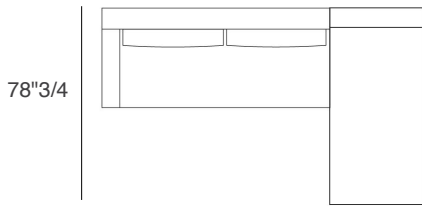

Feet: Metal: powder-coated, brown-bronze or chrome-plated with anti-skid ferrule.

Dimensions

Composition 1A: 118"1/8W x 59"D x 31"1/2H

Composition 1B: 128"W x 59"D x 31"1/2H

Composition 1C: 137"3/4W x 59"D x 31"1/2H

Composition 1D: 147"5/8W x 59"D x 31"1/2H

Composition 2A: 102"3/4W x 78"3/4D x 31"1/2H

Composition 2B: 112"5/8W x 78"3/4D x 31"1/2H

Composition 2C: 122"3/8W x 78"3/4D x 31"1/2H

Composition 2D: 132"1/4W x 78"3/4D x 31"1/2H

Composition 3A: 141"3/4W x 76"3/4D x 31"1/2H

Composition 3B: 151"5/8W x 76"3/4D x 31"1/2H

Composition 3C: 161"3/8W x 76"3/4D x 31"1/2H

Composition 3D: 171"1/4W x 76"3/4D x 31"1/2H

Composition 4A: 137"3/4W x 89"D x 31"1/2H

Composition 4B: 147"5/8W x 89"D x 31"1/2H

Side View:

Composition 1A

Composition 1B

Composition 1C

Composition 1D

Composition 2A

Composition 2B