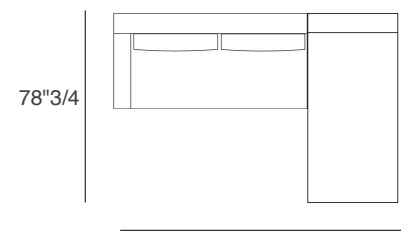

Feet: Metal: powder-coated, brown-bronze or chrome-plated with anti-skid ferrule.

Dimensions

Composition 1A: 118"1/8W x 59"D x 31"1/2H

Composition 1B: 128"W x 59"D x 31"1/2H

Composition 1C: 137"3/4W x 59"D x 31"1/2H

Composition 1D: 147"5/8W x 59"D x 31"1/2H

Composition 2A: 102"3/4W x 78"3/4D x 31"1/2H

Composition 2B: 112"5/8W x 78"3/4D x 31"1/2H

Composition 2C: 122"3/8W x 78"3/4D x 31"1/2H

Composition 2D: 132"1/4W x 78"3/4D x 31"1/2H

Composition 3A: 141"3/4W x 76"3/4D x 31"1/2H

Composition 3B: 151"5/8W x 76"3/4D x 31"1/2H

Composition 3C: 161"3/8W x 76"3/4D x 31"1/2H

Composition 3D: 171"1/4W x 76"3/4D x 31"1/2H

Composition 4A: 137"3/4W x 89"D x 31"1/2H

Composition 4B: 147"5/8W x 89"D x 31"1/2H

Side View:

Composition 1A

Composition 1B

Composition 1C

Composition 1D

Composition 2A

Composition 2B