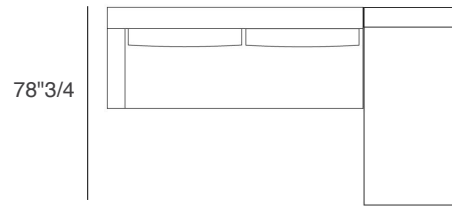

Composition 2A

132"1/4

Composition 2D