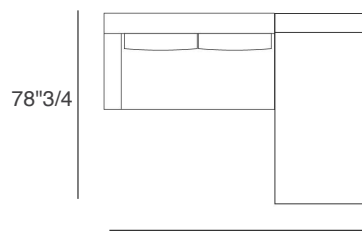

Feet: Metal: powder-coated, brown-bronze or chrome-plated with anti-skid ferrule.

Dimensions

Composition 1A: 118"1/8W x 59"D x 31"1/2H

Composition 1B: 128"W x 59"D x 31"1/2H

Composition 1C: 137"3/4W x 59"D x 31"1/2H

Composition 1D: 147"5/8W x 59"D x 31"1/2H

Composition 2A: 102"3/4W x 78"3/4D x 31"1/2H

Composition 2B: 112"5/8W x 78"3/4D x 31"1/2H

Composition 2C: 122"3/8W x 78"3/4D x 31"1/2H

Composition 2D: 132"1/4W x 78"3/4D x 31"1/2H

Composition 3A: 141"3/4W x 76"3/4D x 31"1/2H

Composition 3B: 151"5/8W x 76"3/4D x 31"1/2H

Composition 3C: 161"3/8W x 76"3/4D x 31"1/2H

Composition 3D: 171"1/4W x 76"3/4D x 31"1/2H

Composition 4A: 137"3/4W x 89"D x 31"1/2H

Composition 4B: 147"5/8W x 89"D x 31"1/2H

Side View:

Composition 1A

Composition 1B

Composition 1C

Composition 1D

Composition 2A

Composition 2B