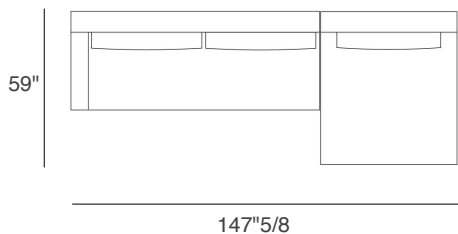

Feet: Metal: powder-coated, brown-bronze or chrome-plated with anti-skid ferrule.

Dimensions

Composition 1A: 118"1/8W x 59"D x 31"1/2H

Composition 1B: 128"W x 59"D x 31"1/2H

Composition 1C: 137"3/4W x 59"D x 31"1/2H

Composition 1D: 147"5/8W x 59"D x 31"1/2H

Composition 2A: 102"3/4W x 78"3/4D x 31"1/2H

Composition 2B: 112"5/8W x 78"3/4D x 31"1/2H

Composition 2C: 122"3/8W x 78"3/4D x 31"1/2H

Composition 2D: 132"1/4W x 78"3/4D x 31"1/2H

Composition 3A: 141"3/4W x 76"3/4D x 31"1/2H

Composition 3B: 151"5/8W x 76"3/4D x 31"1/2H

Composition 3C: 161"3/8W x 76"3/4D x 31"1/2H

Composition 3D: 171"1/4W x 76"3/4D x 31"1/2H

Composition 4A: 137"3/4W x 89"D x 31"1/2H

Composition 4B: 147"5/8W x 89"D x 31"1/2H

Side View:

Composition 1A

Composition 1B

Composition 1C

Composition 1D

Composition 2A

Composition 2B