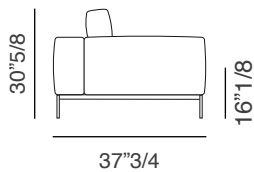

Feet: Metal: powder-coated, brown-bronze or chrome-plated with anti-skid ferrule.

Dimensions

Composition 1A: 118"1/8W x 59"D x 31"1/2H

Composition 1B: 128"W x 59"D x 31"1/2H

Composition 1C: 137"3/4W x 59"D x 31"1/2H

Composition 1D: 147"5/8W x 59"D x 31"1/2H

Composition 2A: 102"3/4W x 78"3/4D x 31"1/2H

Composition 2B: 112"5/8W x 78"3/4D x 31"1/2H

Composition 2C: 122"3/8W x 78"3/4D x 31"1/2H

Composition 2D: 132"1/4W x 78"3/4D x 31"1/2H

Composition 3A: 141"3/4W x 76"3/4D x 31"1/2H

Composition 3B: 151"5/8W x 76"3/4D x 31"1/2H

Composition 3C: 161"3/8W x 76"3/4D x 31"1/2H

Composition 3D: 171"1/4W x 76"3/4D x 31"1/2H

Composition 4A: 137"3/4W x 89"D x 31"1/2H

Composition 4B: 147"5/8W x 89"D x 31"1/2H

Side View:

Composition 1A

Composition 1B

Composition 1C

Composition 1D

Composition 2A

Composition 2B