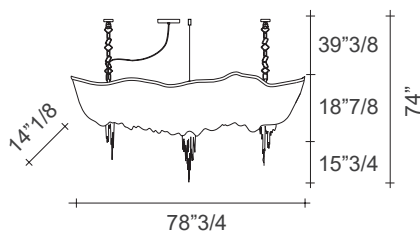

Large Linear: E12 LED dimmable 10 x 5.5W.

Finishes and materials

Diffuser: Nickel, black nickel, brushed bronze, gold plated, champagne or brushed champagne.

Atlantis

Dimensions

Small: 19"5/8W x 19"5/8D x 91"H

Medium: 25"5/8W x 19"5/8D x 105"1/8H

Large: 35"3/8W x 28"3/4D x 128"H

(For more specifications, please refer to "Finishes & Materials")

Atlantis

Dimensions

Small Linear: 59"W x 11"7/8D x 68"1/8H

Medium Linear: 78"3/4W x 14"1/8D x 74"H

Large Linear: 98"3/8W x 17"3/4D x 82"5/8H

Small Linear

Canopy

Medium Linear

Canopy

Large Linear

Canopy

(For more specifications, please refer to "Finishes & Materials")

Atlantis

Dimensions

Two Tier: 43"1/4W x 31"1/2D x 90"1/2H

(For more specifications, please refer to "Finishes & Materials")