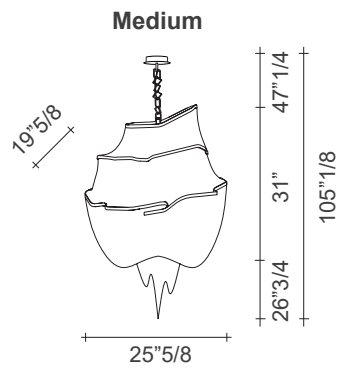

Large Linear: E12 LED dimmable 10 x 5.5W.

Finishes and materials

Diffuser: Nickel, black nickel, brushed bronze, gold plated, champagne or brushed champagne.

Atlantis

Dimensions

Small: 19"5/8W x 19"5/8D x 91"H

Medium: 25"5/8W x 19"5/8D x 105"1/8H

Large: 35"3/8W x 28"3/4D x 128"H

(For more specifications, please refer to "Finishes & Materials")

Atlantis

Dimensions

Small Linear: 59"W x 11"7/8D x 68"1/8H

Medium Linear: 78"3/4W x 14"1/8D x 74"H

Large Linear: 98"3/8W x 17"3/4D x 82"5/8H

Small Linear

Canopy

Medium Linear

Canopy

Large Linear

Canopy

(For more specifications, please refer to "Finishes & Materials")

Atlantis

Dimensions

Two Tier: 43"1/4W x 31"1/2D x 90"1/2H

(For more specifications, please refer to "Finishes & Materials")