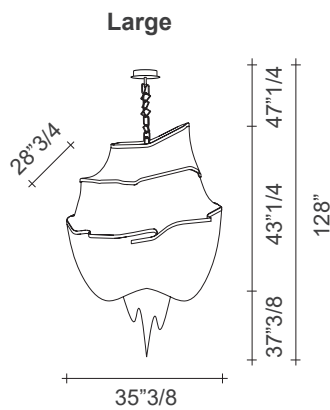

Large Linear: E12 LED dimmable 10 x 5.5W.

Finishes and materials

Diffuser: Nickel, black nickel, brushed bronze, gold plated, champagne or brushed champagne.

Atlantis

Dimensions

Small: 19"5/8W x 19"5/8D x 91"H

Medium: 25"5/8W x 19"5/8D x 105"1/8H

Large: 35"3/8W x 28"3/4D x 128"H

(For more specifications, please refer to "Finishes & Materials")

Atlantis

Dimensions

Small Linear: 59"W x 11"7/8D x 68"1/8H

Medium Linear: 78"3/4W x 14"1/8D x 74"H

Large Linear: 98"3/8W x 17"3/4D x 82"5/8H

Small Linear

Canopy

Medium Linear

Canopy

Large Linear

Canopy

(For more specifications, please refer to "Finishes & Materials")

Atlantis

Dimensions

Two Tier: 43"1/4W x 31"1/2D x 90"1/2H

(For more specifications, please refer to "Finishes & Materials")