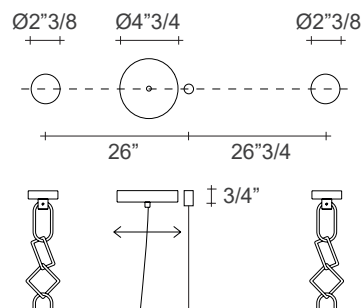

Large Linear: E12 LED dimmable 10 x 5.5W.

Finishes and materials

Diffuser: Nickel, black nickel, brushed bronze, gold plated, champagne or brushed champagne.

Atlantis

Dimensions

Small: 19"5/8W x 19"5/8D x 91"H

Medium: 25"5/8W x 19"5/8D x 105"1/8H

Large: 35"3/8W x 28"3/4D x 128"H

(For more specifications, please refer to "Finishes & Materials")

Atlantis

Dimensions

Small Linear: 59"W x 11"7/8D x 68"1/8H

Medium Linear: 78"3/4W x 14"1/8D x 74"H

Large Linear: 98"3/8W x 17"3/4D x 82"5/8H

Small Linear

Canopy

Medium Linear

Canopy

Large Linear

Canopy

(For more specifications, please refer to "Finishes & Materials")

Atlantis

Dimensions

Two Tier: 43"1/4W x 31"1/2D x 90"1/2H

(For more specifications, please refer to "Finishes & Materials")