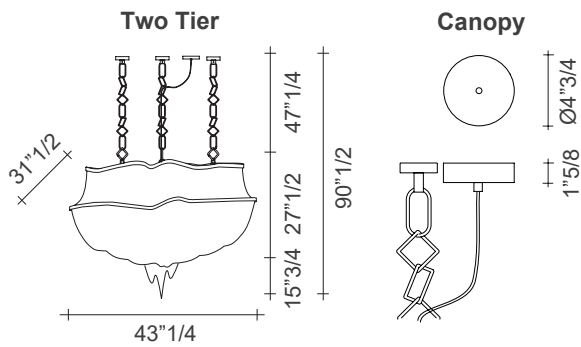

Large Linear: E12 LED dimmable 10 x 5.5W.

Finishes and materials

Diffuser: Nickel, black nickel, brushed bronze, gold plated, champagne or brushed champagne.

Atlantis

Dimensions

Small: 19"5/8W x 19"5/8D x 91"H

Medium: 25"5/8W x 19"5/8D x 105"1/8H

Large: 35"3/8W x 28"3/4D x 128"H

(For more specifications, please refer to "Finishes & Materials")

Atlantis

Dimensions

Small Linear: 59"W x 11"7/8D x 68"1/8H

Medium Linear: 78"3/4W x 14"1/8D x 74"H

Large Linear: 98"3/8W x 17"3/4D x 82"5/8H

Small Linear

Canopy

Medium Linear

Canopy

Large Linear

Canopy

(For more specifications, please refer to "Finishes & Materials")

Atlantis

Dimensions

Two Tier: 43"1/4W x 31"1/2D x 90"1/2H

(For more specifications, please refer to "Finishes & Materials")