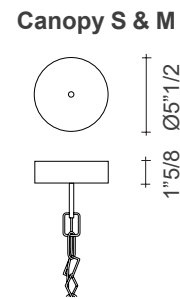

Large Linear: E12 LED dimmable 10 x 5.5W.

Finishes and materials

Diffuser: Nickel, black nickel, brushed bronze, gold plated, champagne or brushed champagne.

Atlantis

Dimensions

Small: 19"5/8W x 19"5/8D x 91"H

Medium: 25"5/8W x 19"5/8D x 105"1/8H

Large: 35"3/8W x 28"3/4D x 128"H

(For more specifications, please refer to "Finishes & Materials")

Atlantis

Dimensions

Small Linear: 59"W x 11"7/8D x 68"1/8H

Medium Linear: 78"3/4W x 14"1/8D x 74"H

Large Linear: 98"3/8W x 17"3/4D x 82"5/8H

Small Linear

Canopy

Medium Linear

Canopy

Large Linear

Canopy

(For more specifications, please refer to "Finishes & Materials")

Atlantis

Dimensions

Two Tier: 43"1/4W x 31"1/2D x 90"1/2H

(For more specifications, please refer to "Finishes & Materials")