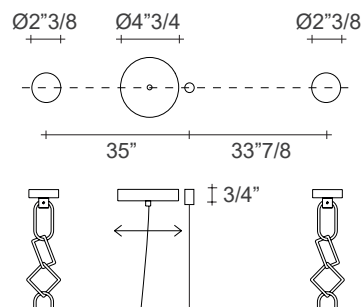

Large Linear: E12 LED dimmable 10 x 5.5W.

Finishes and materials

Diffuser: Nickel, black nickel, brushed bronze, gold plated, champagne or brushed champagne.

Atlantis

Dimensions

Small: 19"5/8W x 19"5/8D x 91"H

Medium: 25"5/8W x 19"5/8D x 105"1/8H

Large: 35"3/8W x 28"3/4D x 128"H

(For more specifications, please refer to "Finishes & Materials")

Atlantis

Dimensions

Small Linear: 59"W x 11"7/8D x 68"1/8H

Medium Linear: 78"3/4W x 14"1/8D x 74"H

Large Linear: 98"3/8W x 17"3/4D x 82"5/8H

Small Linear

Canopy

Medium Linear

Canopy

Large Linear

Canopy

(For more specifications, please refer to "Finishes & Materials")

Atlantis

Dimensions

Two Tier: 43"1/4W x 31"1/2D x 90"1/2H

(For more specifications, please refer to "Finishes & Materials")