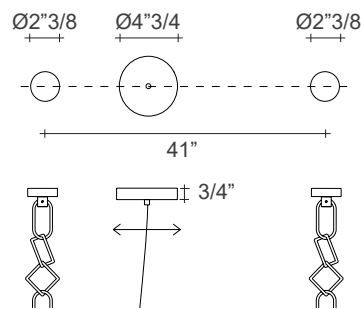

Large Linear: E12 LED dimmable 10 x 5.5W.

Finishes and materials

Diffuser: Nickel, black nickel, brushed bronze, gold plated, champagne or brushed champagne.

Atlantis

Dimensions

Small: 19"5/8W x 19"5/8D x 91"H

Medium: 25"5/8W x 19"5/8D x 105"1/8H

Large: 35"3/8W x 28"3/4D x 128"H

(For more specifications, please refer to "Finishes & Materials")

Atlantis

Dimensions

Small Linear: 59"W x 11"7/8D x 68"1/8H

Medium Linear: 78"3/4W x 14"1/8D x 74"H

Large Linear: 98"3/8W x 17"3/4D x 82"5/8H

Small Linear

Canopy

Medium Linear

Canopy

Large Linear

Canopy

(For more specifications, please refer to "Finishes & Materials")

Atlantis

Dimensions

Two Tier: 43"1/4W x 31"1/2D x 90"1/2H

(For more specifications, please refer to "Finishes & Materials")