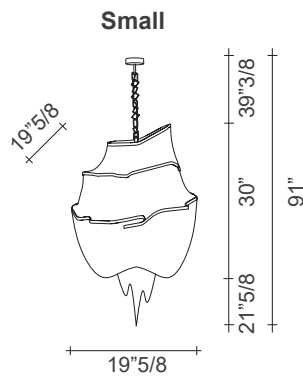

Large Linear: E12 LED dimmable 10 x 5.5W.

Finishes and materials

Diffuser: Nickel, black nickel, brushed bronze, gold plated, champagne or brushed champagne.

Atlantis

Dimensions

Small: 19"5/8W x 19"5/8D x 91"H

Medium: 25"5/8W x 19"5/8D x 105"1/8H

Large: 35"3/8W x 28"3/4D x 128"H

(For more specifications, please refer to "Finishes & Materials")

Atlantis

Dimensions

Small Linear: 59"W x 11"7/8D x 68"1/8H

Medium Linear: 78"3/4W x 14"1/8D x 74"H

Large Linear: 98"3/8W x 17"3/4D x 82"5/8H

Small Linear

Canopy

Medium Linear

Canopy

Large Linear

Canopy

(For more specifications, please refer to "Finishes & Materials")

Atlantis

Dimensions

Two Tier: 43"1/4W x 31"1/2D x 90"1/2H

(For more specifications, please refer to "Finishes & Materials")