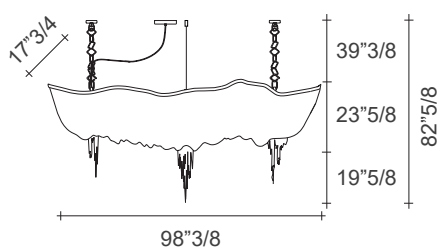

Large Linear: E12 LED dimmable 10 x 5.5W.

Finishes and materials

Diffuser: Nickel, black nickel, brushed bronze, gold plated, champagne or brushed champagne.

Atlantis

Dimensions

Small: 19"5/8W x 19"5/8D x 91"H

Medium: 25"5/8W x 19"5/8D x 105"1/8H

Large: 35"3/8W x 28"3/4D x 128"H

(For more specifications, please refer to "Finishes & Materials")

Atlantis

Dimensions

Small Linear: 59"W x 11"7/8D x 68"1/8H

Medium Linear: 78"3/4W x 14"1/8D x 74"H

Large Linear: 98"3/8W x 17"3/4D x 82"5/8H

Small Linear

Canopy

Medium Linear

Canopy

Large Linear

Canopy

(For more specifications, please refer to "Finishes & Materials")

Atlantis

Dimensions

Two Tier: 43"1/4W x 31"1/2D x 90"1/2H

(For more specifications, please refer to "Finishes & Materials")