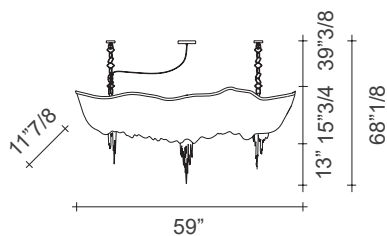

Large Linear: E12 LED dimmable 10 x 5.5W.

Finishes and materials

Diffuser: Nickel, black nickel, brushed bronze, gold plated, champagne or brushed champagne.

Atlantis

Dimensions

Small: 19"5/8W x 19"5/8D x 91"H

Medium: 25"5/8W x 19"5/8D x 105"1/8H

Large: 35"3/8W x 28"3/4D x 128"H

(For more specifications, please refer to "Finishes & Materials")

Atlantis

Dimensions

Small Linear: 59"W x 11"7/8D x 68"1/8H

Medium Linear: 78"3/4W x 14"1/8D x 74"H

Large Linear: 98"3/8W x 17"3/4D x 82"5/8H

Small Linear

Canopy

Medium Linear

Canopy

Large Linear

Canopy

(For more specifications, please refer to "Finishes & Materials")

Atlantis

Dimensions

Two Tier: 43"1/4W x 31"1/2D x 90"1/2H

(For more specifications, please refer to "Finishes & Materials")