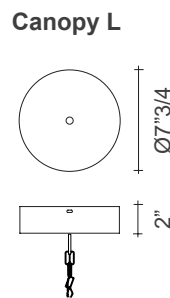

Large Linear: E12 LED dimmable 10 x 5.5W.

Finishes and materials

Diffuser: Nickel, black nickel, brushed bronze, gold plated, champagne or brushed champagne.

Atlantis

Dimensions

Small: 19"5/8W x 19"5/8D x 91"H

Medium: 25"5/8W x 19"5/8D x 105"1/8H

Large: 35"3/8W x 28"3/4D x 128"H

(For more specifications, please refer to "Finishes & Materials")

Atlantis

Dimensions

Small Linear: 59"W x 11"7/8D x 68"1/8H

Medium Linear: 78"3/4W x 14"1/8D x 74"H

Large Linear: 98"3/8W x 17"3/4D x 82"5/8H

Small Linear

Canopy

Medium Linear

Canopy

Large Linear

Canopy

(For more specifications, please refer to "Finishes & Materials")

Atlantis

Dimensions

Two Tier: 43"1/4W x 31"1/2D x 90"1/2H

(For more specifications, please refer to "Finishes & Materials")