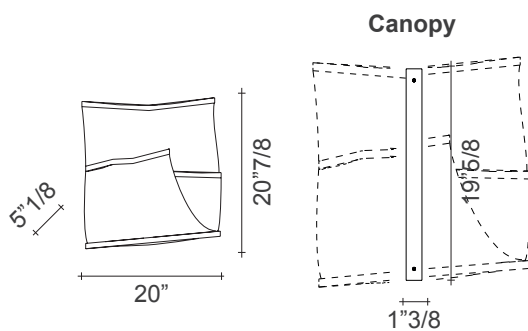

Light source:

E12 LED dimmable 2 x 5.5W.

Dimensions

8"1/4W x 4"3/8D x ~13"3/8H

Canopy: 1"3/8W x 12"1/8H

Small Wall Sconce:

Atlantis

Dimensions

20"W x 5" 1/8"D x 20" 7/8"H

Canopy: 1" 3/8"W x 19" 5/8"H

Large Wall Sconce:

Finishes and materials

Diffuser: Nickel, black nickel, brushed bronze, gold plated, champagne or brushed champagne.

(For more specifications, please refer to "Finishes & Materials")