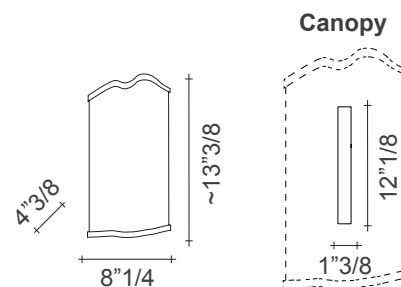

Atlantis

Design: Barlas Baylar

Description

Wall lamp with metal structure and diffuser made with brass chains available in six different finishes. Canopy same color as diffuser. Bulbs are not included. Made in Italy.

Light source:

E12 LED dimmable 2 x 5.5W.

Dimensions

8"1/4W x 4"3/8D x ~13"3/8H

Canopy: 1"3/8W x 12"1/8H

Small Wall Sconce:

Atlantis

Dimensions

20"W x 5" 1/8"D x 20" 7/8"H

Canopy: 1" 3/8"W x 19" 5/8"H

Large Wall Sconce:

Finishes and materials

Diffuser: Nickel, black nickel, brushed bronze, gold plated, champagne or brushed champagne.

(For more specifications, please refer to "Finishes & Materials")